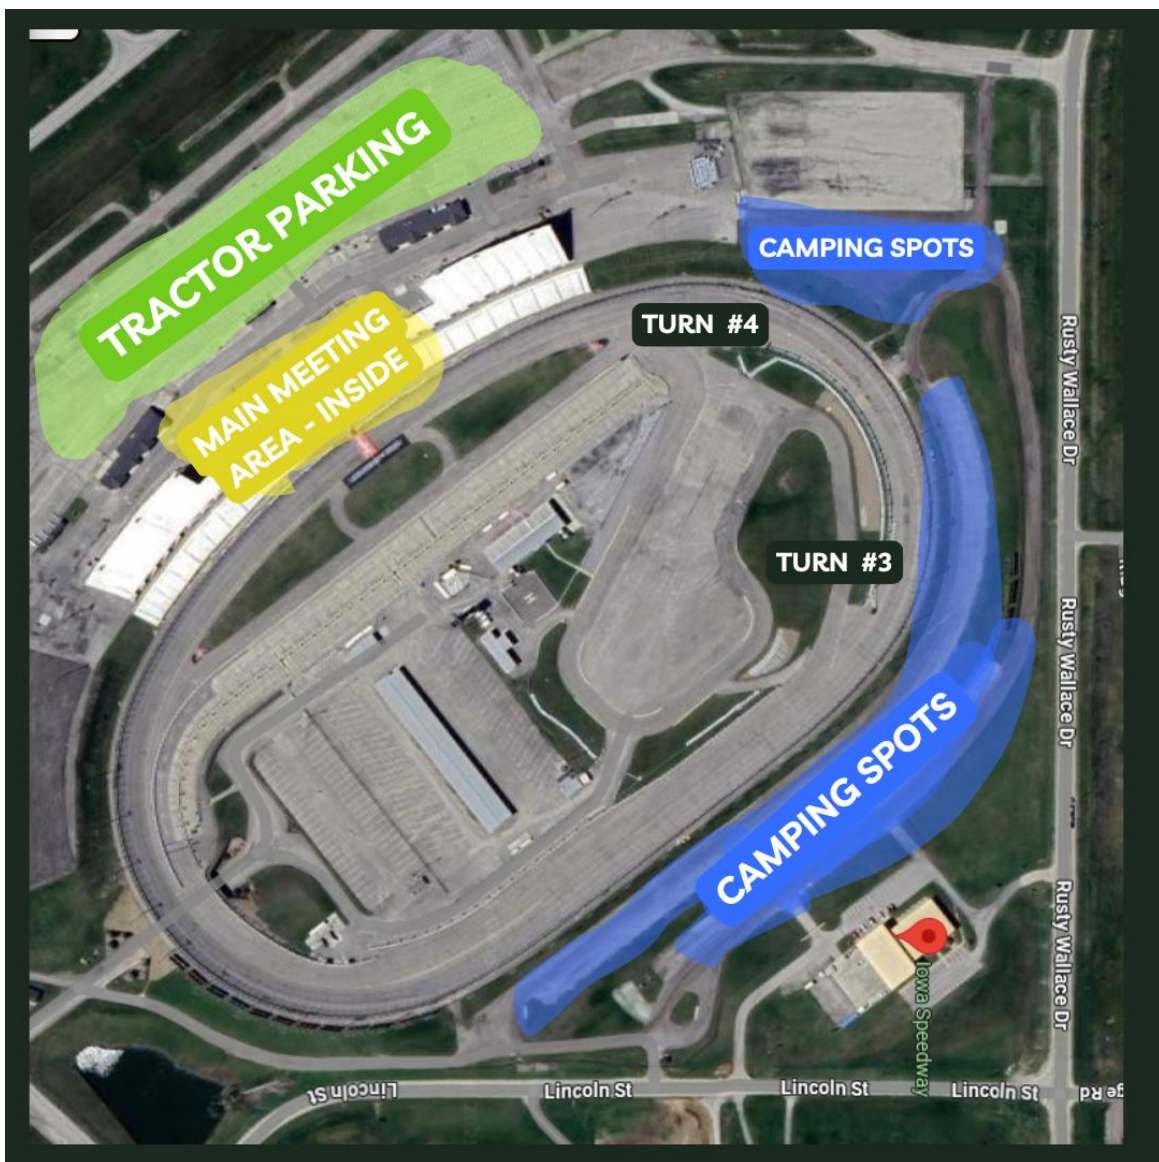

2025 CAMPING INFORMATION

NEWTON, IOWA

SUNDAY, JUNE 15TH - WEDNESDAY, JUNE 18TH, 2025

Event info:

Registration: Sunday, June 15th

Tractor Ride: Monday, June 16th – Wednesday, June 18th

Location: Iowa Speedway, Newton, Iowa

Link to register/secure your camping spot:

<https://am.ticketmaster.com/ias/buy/quickbuy?id=MTM=>

Camping information:

- There are no on property showers or restrooms available in the camping area. Loves truck stop, which is located right by the speedway, does have showers.
- The camping spaces are 25' x 50', and they will be able to fit a camper and car in that space.
- There are no trees around the camping area.

Specific site information:

Turn 4

- (All Turn 4) Sites are Electric Only 50-amp hook ups
- Sites measure 25' wide X 50' Deep, Turn 4 Sites 1 – 24 are Gravel, Turn 4 Sites 25 – 34 are Grass.
- All hookups are located at the rear of the site

Turn 3

- (Turn 3 Sites) 1 – 84 are Water & Electric 50-amp hook up, Sites are Gravel
- (Turn 3 Sites) 85 - 104 are Sewer, Water, Electric 50-amp hook up, Sites are Gravel
- (Turn 3 Sites) 105 – 124 Electric Only 50-amp hook up, Sites 105 & 106 are Gravel, Sites 107 – 124 are grass
- All sites measure around 25' wide X 50' Deep
- All hookups are located at the rear of the site