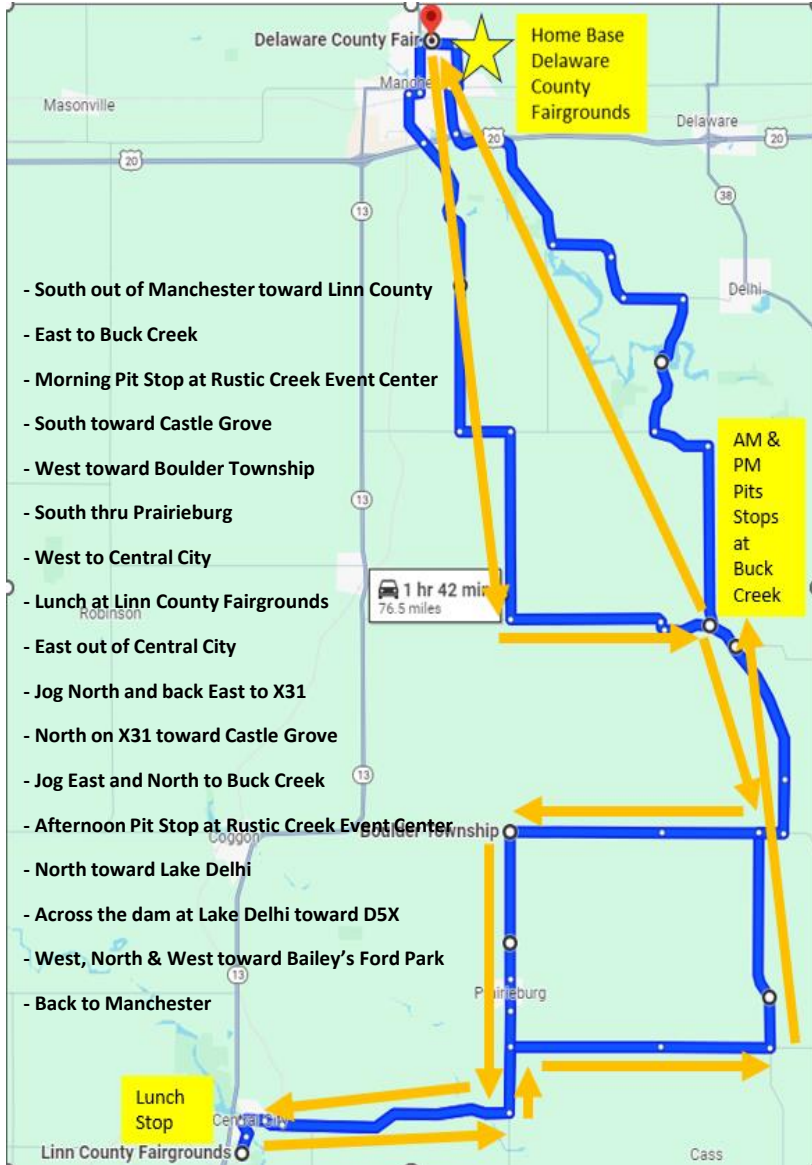

Monday June 10th

Day One – “Down Central”

Tuesday June 11th

Day One – “To the River”

Wednesday June 12th

Day Three – “Devil’s Backbone”