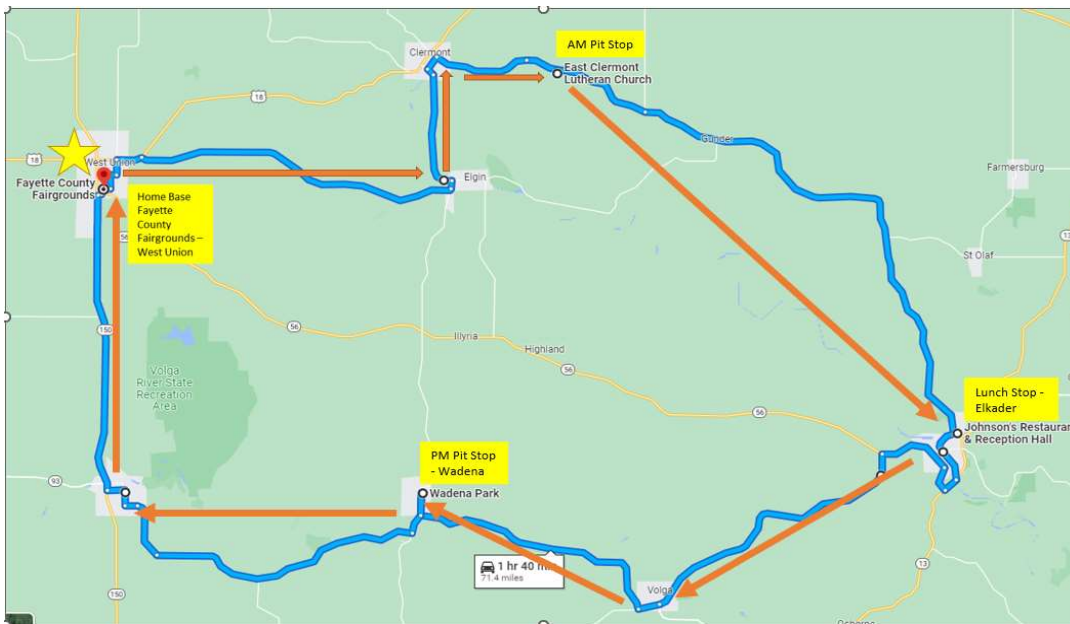

Monday, June 12

Day One – Leave West Union heading North to Ossiian for AM Pit Stop.

West to Ft Atkinson, South to St. Lucas and West to Waucoma Event Center for Lunch.

South and East to Hawkeye for PM Pit Stop.

North and then Southeast back to West Union.

Tuesday, June 13

Day Two – Leave West Union East to Elgin, North to Clermont and East to East Clermont Church for AM Pit Stop.

East and South to Johnson’s Reception Hall in Elkader for Lunch.

Southwest to Volga and Northwest to Wadena for PM Pit Stop.

West to Fayette and North back to West Union.

Wednesday, June 14

Day Three – Leaves West Union heading North to Great River Road, East to AM Pit Stop at Bodensteiner Implement in Clermont.

South through Elgin to Hwy 56.

Northwest back to West Union.