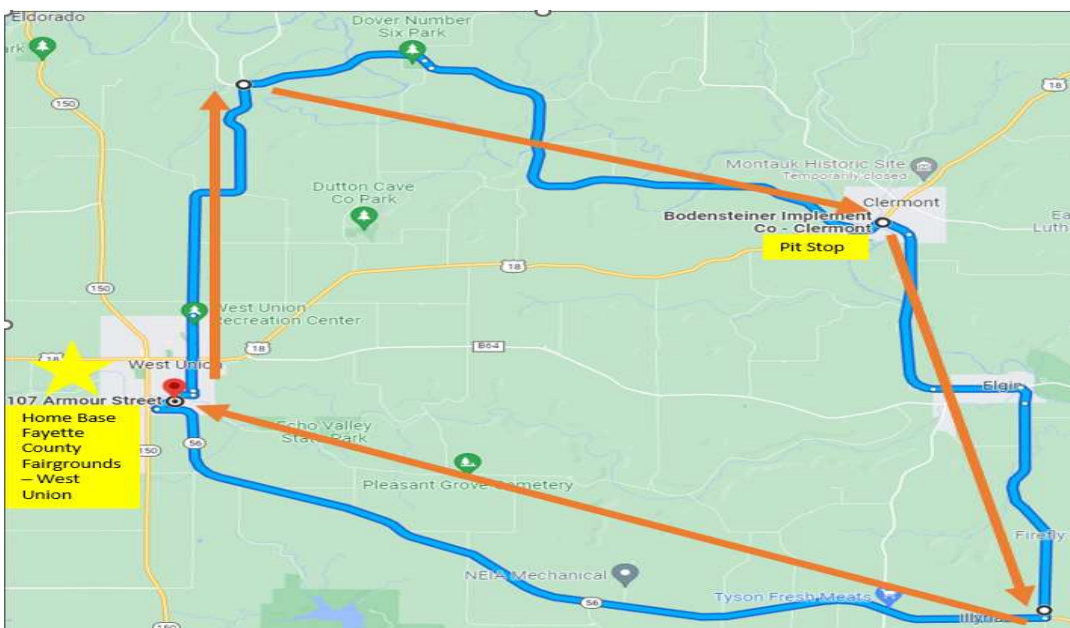

Monday, June 12

Day One – Leave West Union heading North to Ossiian for AM Pit Stop.

West to Ft Atkinson, South to St. Lucas and West to Waucoma Event Center for Lunch.

South and East to Hawkeye for PM Pit Stop.

North and then Southeast back to West Union.

Tuesday, June 13

Day Two – Leave West Union East to Elgin, North to Clermont and East to East Clermont Church for AM Pit Stop.

East and South to Johnson’s Reception Hall in Elkader for Lunch.

Southwest to Volga and Northwest to Wadena for PM Pit Stop.

West to Fayette and North back to West Union.

Wednesday, June 14

Day Three – Leaves West Union heading North to Great River Road, East to AM Pit Stop at Bodensteiner Implement in Clermont.

South through Elgin to Hwy 56.

Northwest back to West Union.