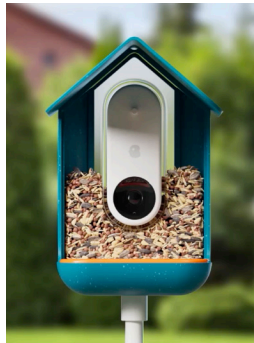

12.

**Only water WHEN YOU NEED IT**

12. MOEN Smart Wireless Irrigation Control  
App programmable, local weather services, syncs with MOEN FLO whole house control valve

<https://www.moen.com/inspiration/smart-home/irrigation-systems-with-moen>

13.

**The Robot that MOWS THE LAWN**

13. WORX Landroid intelligent mower

<https://www.worx.com/lawn-garden/robotic-lawn-mowers.html>

14.

**It's a bird. It's a plane.**

**Nope, it's a bird.**

14. Bird Buddy  
Smart Camera Bird Feeder