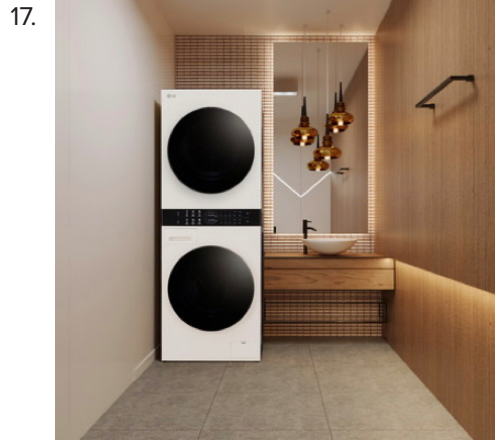

16. LG Shoe Styler Steam Closet

[https://www.lg.com/us/styler/lg-s3cw-styler?gclid=EAlaIqob-ChMI9Y75grfD\\_AIV0R99Ch-3kQQhHEAAYASABEgIPhvD\\_BwE&gclidsrc=aw.ds](https://www.lg.com/us/styler/lg-s3cw-styler?gclid=EAlaIqob-ChMI9Y75grfD_AIV0R99Ch-3kQQhHEAAYASABEgIPhvD_BwE&gclidsrc=aw.ds)