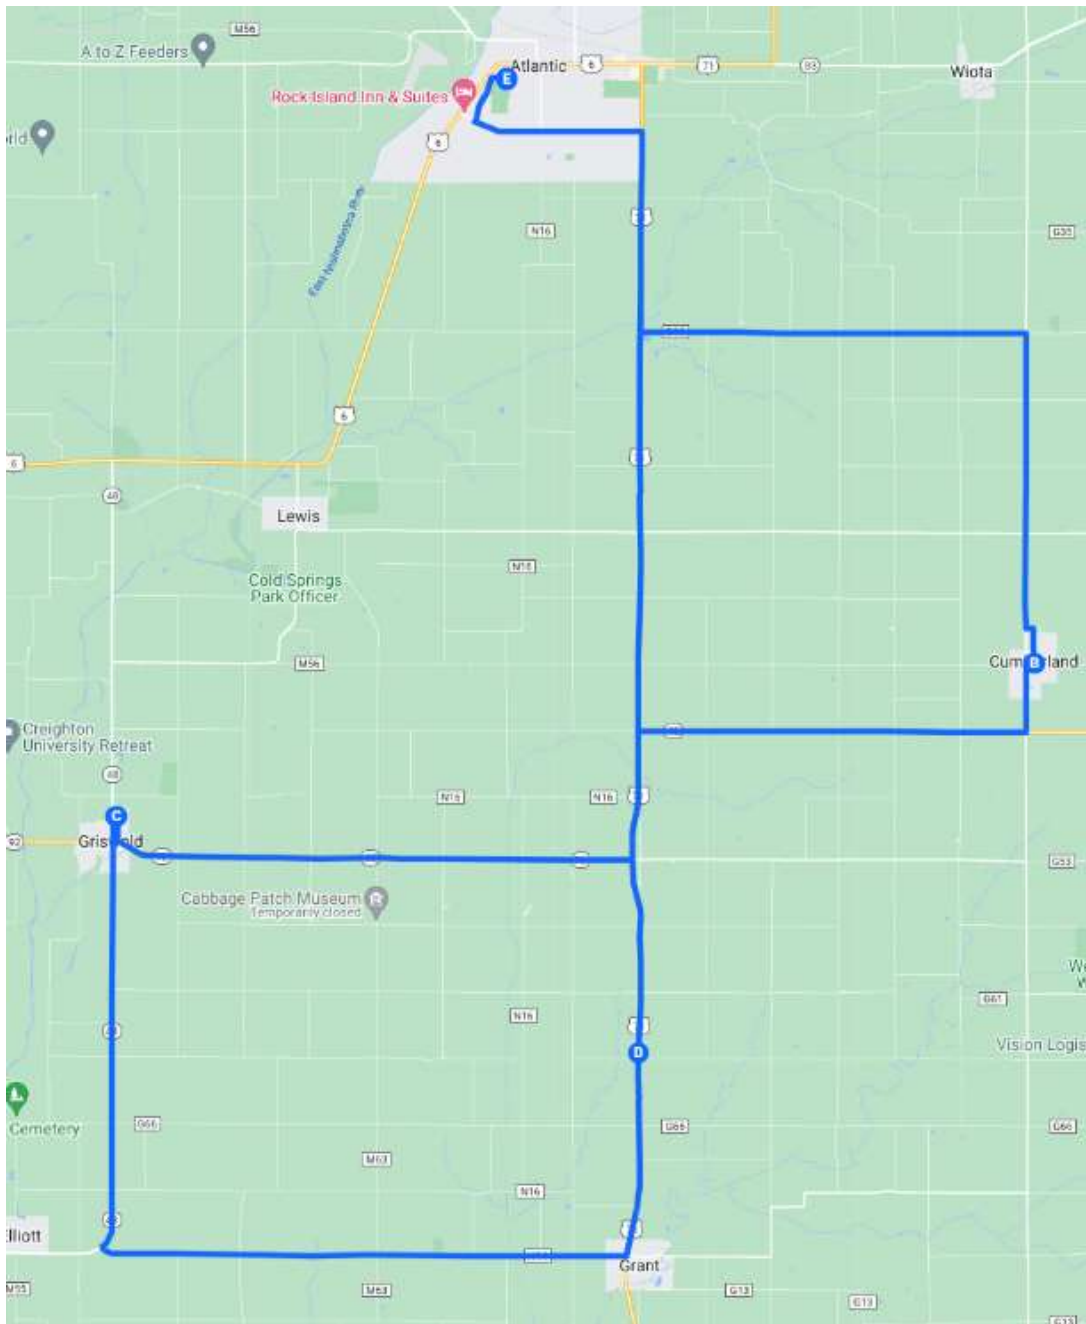

25th Annual WHO RADIO GREAT IOWA TRACTOR RIDE

Monday, June 20th Route (69.6 miles)

Cass County Fairgrounds to Cumberland Fire Department (17.2 miles)

Cumberland Fire Department to Griswold High School (FFA Provided Lunch) (17.4 miles)

Griswold High School to Muller Livestock (17.6 miles)

Muller Livestock to Cass County Fairgrounds (17.4 miles)