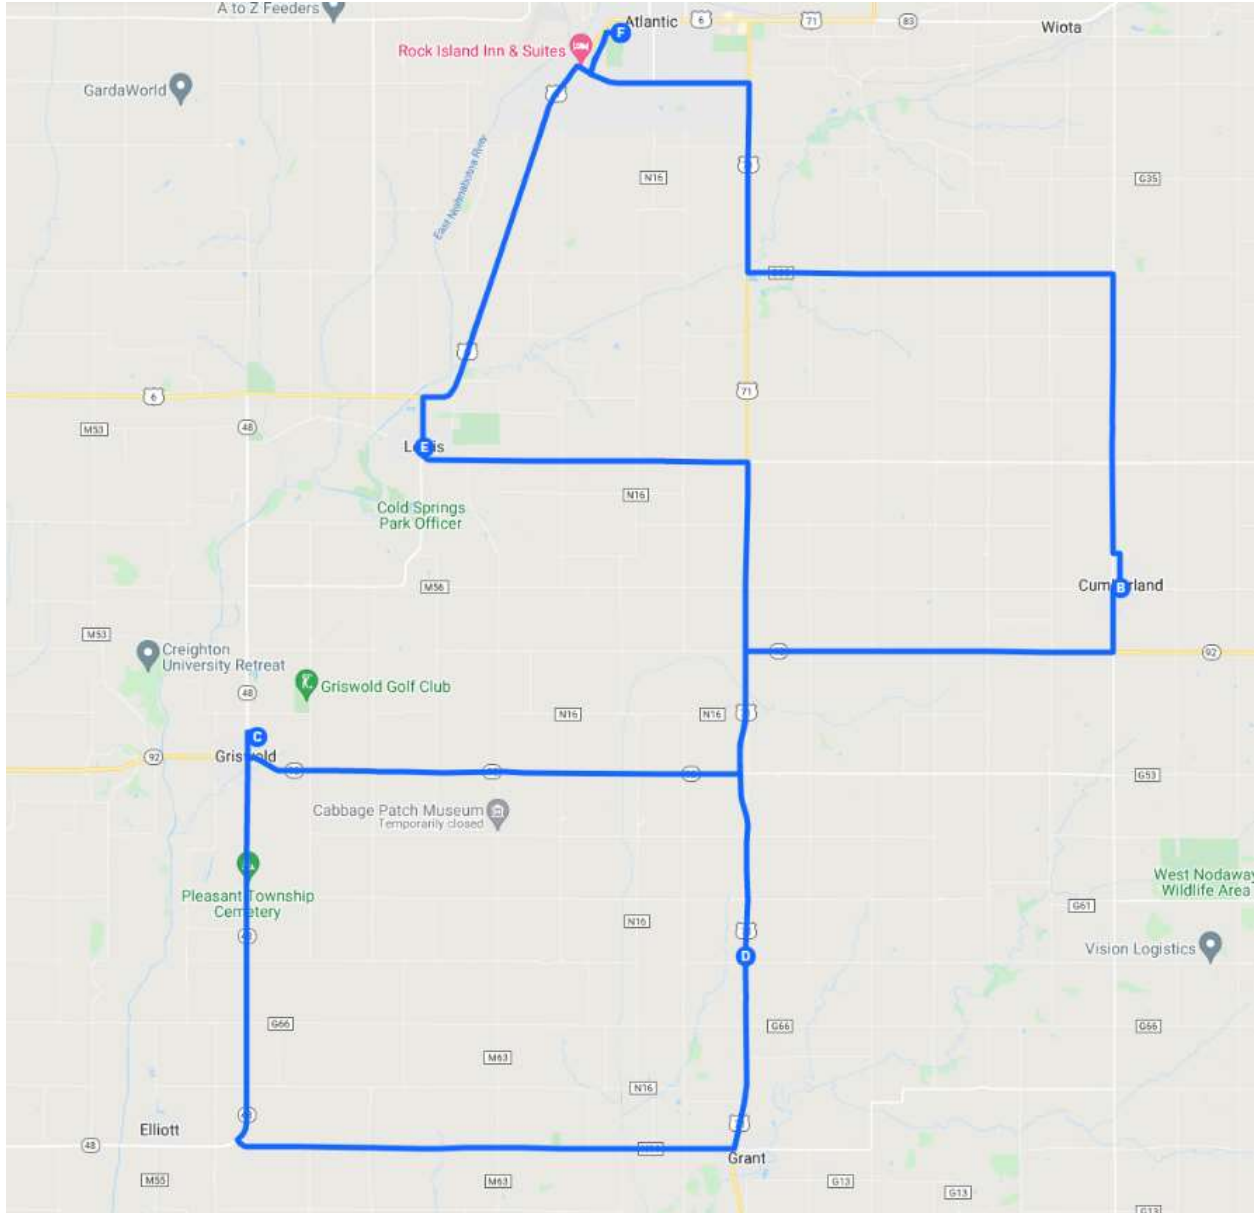

25th Annual WHO RADIO GREAT IOWA TRACTOR RIDE

Monday, June 20th Route (73.77 miles)

Cass County Fairgrounds to Cumberland Fire Department (17.4 miles)

Cumberland Fire Department to Griswold High School (FFA Provided Lunch) (17.4 miles)

Griswold High School to Muller Livestock (17.7 miles)

Muller Livestock to Cass County Fairgrounds (21.27 miles)