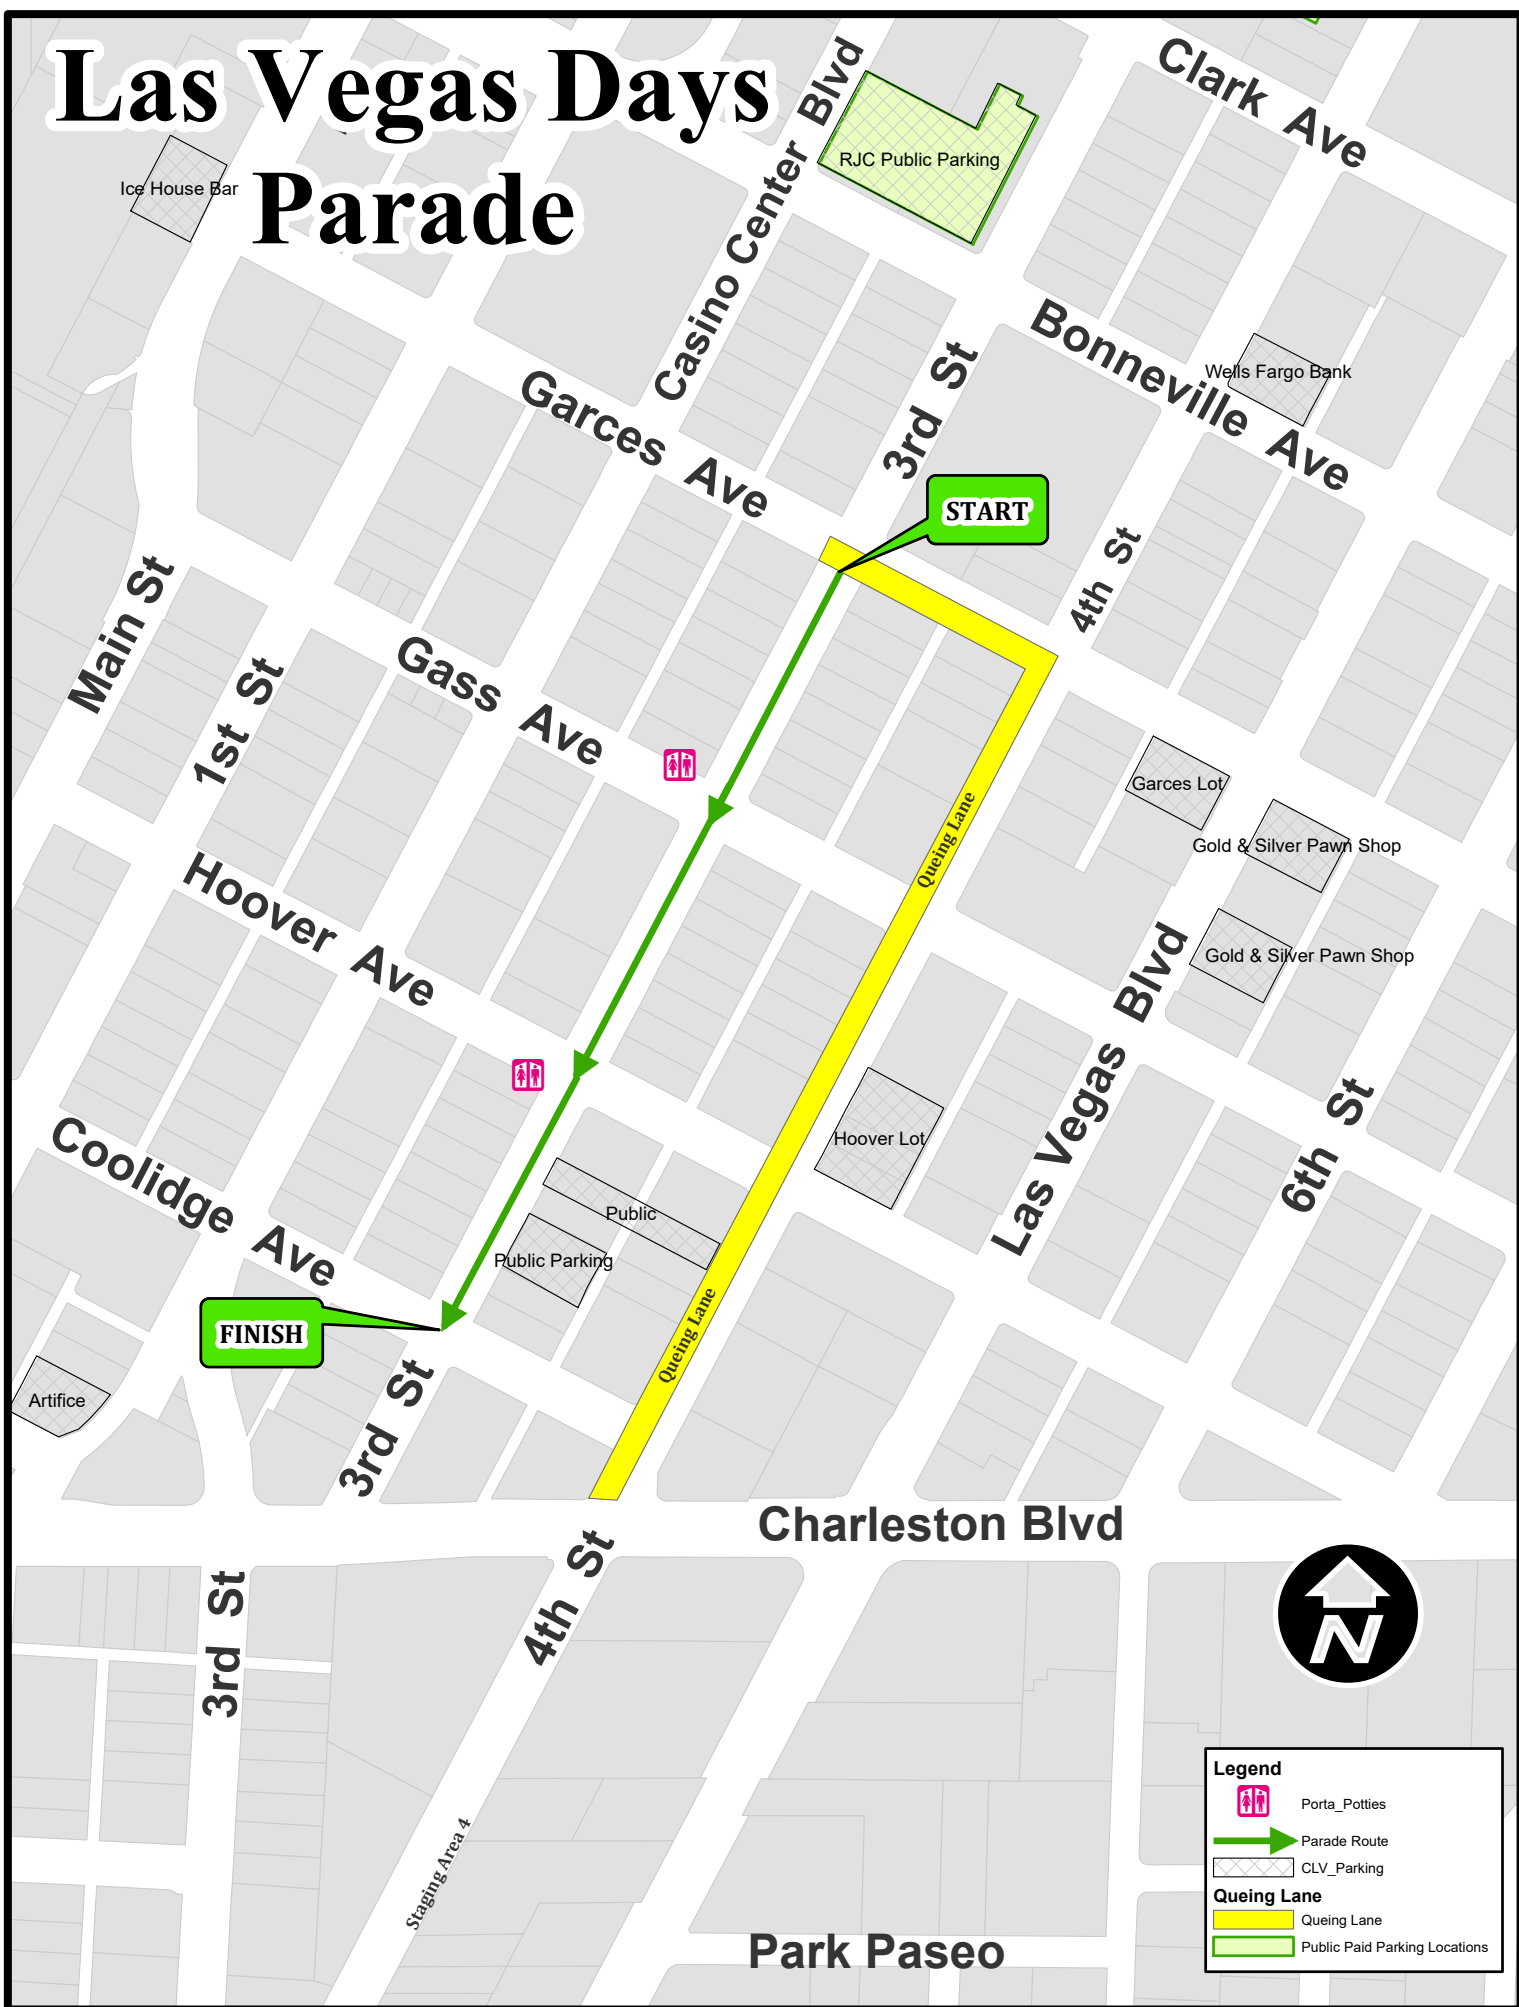

Las Vegas Days Parade

FINISH

START

Legend

- Porta Potties
- Parade Route
- CLV Parking
- Queuing Lane**
- Queuing Lane
- Public Paid Parking Locations