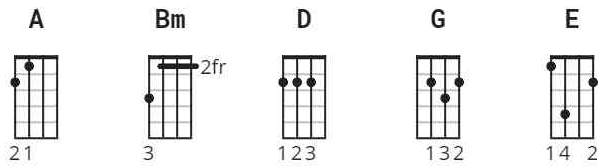

You And I ukulele chords by Lady Gaga

Tuning: G C E A

CHORDS

No Capo
Standard Tuning

A
It's been a long time since it came around
Bm
Its been along time but I'm back in town
D **A**
and this time I'm not leaving without you

A
You taste like whiskey when you kiss me ooh
Bm
Id give anything again to be your baby doll
D **A**
This time I'm not leaving without you

D
He said sit back down where you belong
A **G**
In the corner of my bar with your high heels on
D
Sit back down on the couch where we
E
Made love for the first time and you said to me

D **A**
Theres something, something about this place
D **A** **G**
Something about lonely nights and my lipstick on your face
D **A** **G**
Something something about my cool Nebraska guy
E **A**
Yeah something about, baby you and I

A
It's been two years since I let you go,
Bm
I couldn't listen to a joke or rock n roll

D A
Muscle cars drove a truck right through my heart

A
On my birthday you sang me a heart of gold

Bm
With a guitar hummin and no clothes.