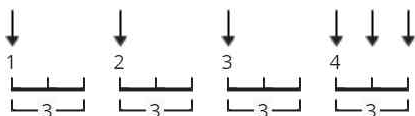

Perfect chords by Ed Sheeran

Difficulty: novice
Tuning: E A D G B E
Capo: 1st fret
Key: Ab

CHORDS

STRUMMING

MAIN PATTERN 64 bpm

PRE-CHORUS 64 bpm

Capo: 1st fret
Play: G
Key: Ab

For chords in original key transpose this chord sheet +1 (and "use flats").

Play this song with the regular shapes of the chords given in this song or use the ones that can be heard on the recording:

E-A-D-G-B-e
G 3-x-0-0-3(3)
Em 0-2-2-0-3(3) (= Em7)
C x-3-2-0-3(3) (= Cadd9)
[Coda]
Dsus4 x-x-0-2-3-3 or x-x-0-0-3-3 (= a D chord which is neither major nor minor)
G/B x-2-0-0-0-3 (= G chord with a "b" as the root)
D/F# 2-x-0-2-3-x (= D chord with a "f#" as the root)

The "%" signs mean "repeat the bar before", so "| D | % |" = two bars of D.
It's a common abbreviation. (Real Book etc.:
<https://www.swiss-jazz.ch/standards-jazz/AllOfMe.pdf>)

[Intro]

G

[Verse 1]

I found a love for me
Darling, just dive right in, and follow my lead
Well, I found a girl beautiful and sweet
I never knew you were the someone waiting for me