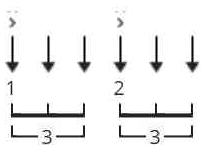

Perfect chords by Ed Sheeran

Difficulty: novice
Tuning: E A D G B E
Capo: 1st fret
Key: Ab

CHORDS

STRUMMING

MAIN PATTERN 64 bpm

PRE-CHORUS 64 bpm

Capo: 1st fret
Play: G
Key: Ab

For chords in original key transpose this chord sheet +1 (and "use flats").

Play this song with the regular shapes of the chords given in this song or use the ones that can be heard on the recording:

E-A-D-G-B-e
G 3-x-0-0-3(3)
Em 0-2-2-0-3(3) (= Em7)
C x-3-2-0-3(3) (= Cadd9)
[Coda]
Dsus4 x-x-0-2-3-3 or x-x-0-0-3-3 (= a D chord which is neither major nor minor)
G/B x-2-0-0-0-3 (= G chord with a "b" as the root)
D/F# 2-x-0-2-3-x (= D chord with a "f#" as the root)

The "%" signs mean "repeat the bar before", so "| D | % |" = two bars of D.
It's a common abbreviation. (Real Book etc.:
<https://www.swiss-jazz.ch/standards-jazz/AllOfMe.pdf>)

[Intro]

G

[Verse 1]

I found a love for me
Darling, just dive right in, and follow my lead
Well, I found a girl beautiful and sweet
I never knew you were the someone waiting for me