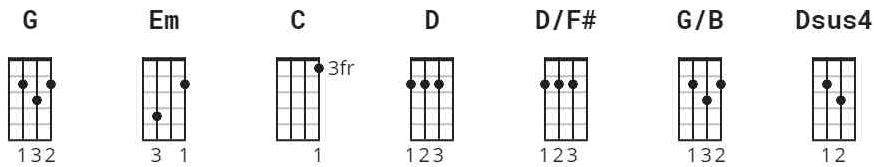

Perfect chords by Ed Sheeran

Difficulty: novice
Tuning: E A D G B E
Capo: 1st fret
Key: Ab

CHORDS

STRUMMING

MAIN PATTERN 64 bpm

PRE-CHORUS 64 bpm

Capo: 1st fret
Play: G
Key: Ab

For chords in original key transpose this chord sheet +1 (and "use flats").

Play this song with the regular shapes of the chords given in this song or use the ones that can be heard on the recording:

E-A-D-G-B-e
G 3-x-0-0-3(3)
Em 0-2-2-0-3(3) (= Em7)
C x-3-2-0-3(3) (= Cadd9)
[Coda]
Dsus4 x-x-0-2-3-3 or x-x-0-0-3-3 (= a D chord which is neither major nor minor)
G/B x-2-0-0-0-3 (= G chord with a "b" as the root)
D/F# 2-x-0-2-3-x (= D chord with a "f#" as the root)

The "%" signs mean "repeat the bar before", so "| D | % |" = two bars of D.
It's a common abbreviation. (Real Book etc.:
<https://www.swiss-jazz.ch/standards-jazz/AllOfMe.pdf>)

[Intro]

G

[Verse 1]

I found a love for me
Darling, just dive right in, and follow my lead
Well, I found a girl beautiful and sweet
I never knew you were the someone waiting for me

[Interlude]

| **G** | % | **Em** | % |
 | **C** | % | **D** | % |

[Chorus]

Em C G D Em
 Baby, I'm dancing in the dark, with you between my arms
C G D Em
 Barefoot on the grass, listening to our favourite song
C G D Em
 I have faith in what I see, now I know I have met an angel
C G D
 In person, and she looks perfect