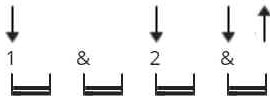

Fix You chords by Coldplay

Difficulty: novice
Tuning: E A D G B E
Capo: 3rd fret
Key: Eb

CHORDS

STRUMMING

69 bpm

[Intro]

C Em Am7 Em/G x2

[Verse 1]