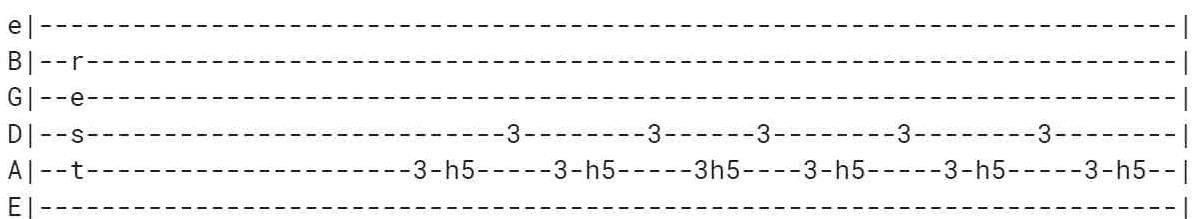

The Monkees - I'm a Believer

Tabbed by: Ed Briscoombe

Email: edb@xmail.net

Chords:

G 320003

D xx0232

C x32010

F 133211

[Intro]

Guitar 1