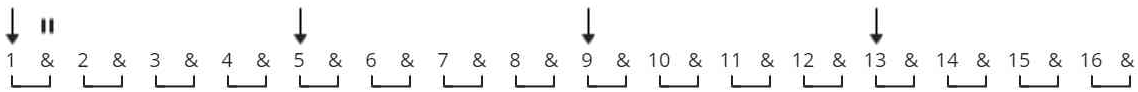

Im A Believer chords by The Monkees

Tuning: E A D G B E

CHORDS

STRUMMING

VERSE, CHORUS (MAIN PATTERN) 160 bpm

VERSE (1ST BAR) 160 bpm

CHORUS (FINAL THIRD - G, C, G, F CHORDS) 160 bpm

The Monkees - I'm a Believer