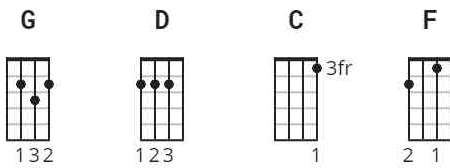

Im A Believer chords by The Monkees

Tuning: E A D G B E

CHORDS

STRUMMING

VERSE, CHORUS (MAIN PATTERN) 160 bpm

VERSE (1ST BAR) 160 bpm

CHORUS (FINAL THIRD - G, C, G, F CHORDS) 160 bpm

The Monkees - I'm a Believer

[Chorus]

During the chorus guitar 2 should play the guitar 2 intro riff over each line of the chorus.

```
          G C G
Then I saw her face,
          C G C G
now I'm a believer
C G C G
Not a trace
          C G C G
of doubt in my mind.
C G (one stroke then mute) C (one stroke)
I'm in love, ooh
          G (one stroke) F (one stroke) D (Riff below)
I'm a believer! I couldn't leave her if I tried.
```

C **G**
 What's the use in tryin'?
C **G**
 All you get is pain.
C **G** **D** **N.C.**
 When I needed sunshine I got rain.

[Chorus]

G C G
 Then I saw her face,
C G C G
 now I'm a believer
C G C G
 Not a trace
C G C G
 of doubt in my mind.
C G (one stroke then mute) **C** (one stroke)
 I'm in love, ooh
G (one stroke) **F** (one stroke) **D** (Riff x2)
 I'm a believer! I couldn't leave her if I tried.

[Chorus]

 G C G
Then I saw her face,
 C G C G
now I'm a believer
C G C G
Not a trace
 C G C G
of doubt in my mind.
C G (one stroke then mute) C (one stroke)
I'm in love, ooh
 G (one stroke) F (one stroke) D (Riff x2)
I'm a believer! I couldn't leave her if I tried.