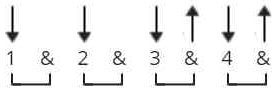

Im A Believer chords by The Monkees

Tuning: E A D G B E

CHORDS

STRUMMING

VERSE, CHORUS (MAIN PATTERN) 160 bpm

VERSE (1ST BAR) 160 bpm

CHORUS (FINAL THIRD - G, C, G, F CHORDS) 160 bpm

The Monkees - I'm a Believer

[Chorus]

 G C G
Then I saw her face,
 C G C G
now I'm a believer
C G C G
Not a trace
 C G C G
of doubt in my mind.
C G (one stroke then mute) C (one stroke)
I'm in love, ooh
 G (one stroke) F (one stroke) D (Riff x2)
I'm a believer! I couldn't leave her if I tried.