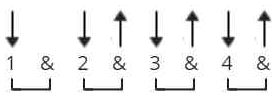

Im A Believer chords by The Monkees

Tuning: E A D G B E

CHORDS

STRUMMING

VERSE, CHORUS (MAIN PATTERN) 160 bpm

VERSE (1ST BAR) 160 bpm

CHORUS (FINAL THIRD - G, C, G, F CHORDS) 160 bpm

The Monkees - I'm a Believer

C **G**
 What's the use in tryin'?
C **G**
 All you get is pain.
C **G** **D** **N.C.**
 When I needed sunshine I got rain.

[Chorus]

G C G
 Then I saw her face,
C G C G
 now I'm a believer
C G C G
 Not a trace
C G C G
 of doubt in my mind.
C G (one stroke then mute) **C** (one stroke)
 I'm in love, ooh
G (one stroke) **F** (one stroke) **D** (Riff x2)
 I'm a believer! I couldn't leave her if I tried.

[Chorus]

 G C G
Then I saw her face,
 C G C G
now I'm a believer
C G C G
Not a trace
 C G C G
of doubt in my mind.
C G (one stroke then mute) C (one stroke)
I'm in love, ooh
 G (one stroke) F (one stroke) D (Riff x2)
I'm a believer! I couldn't leave her if I tried.