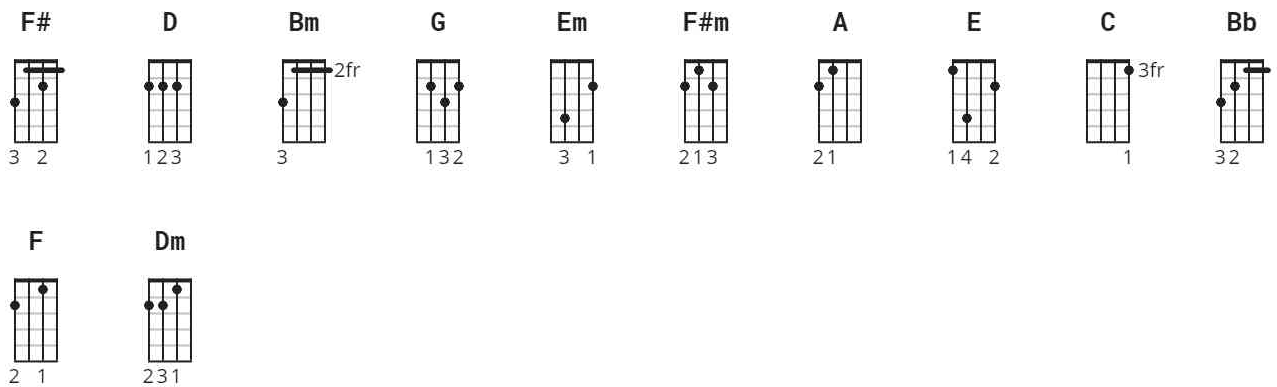

I Dont Want To Miss A Thing chords by Aerosmith

Tuning: E A D G B E

CHORDS

STRUMMING

BASIC PATTERN 60 bpm

ALTERNATIVE 60 bpm

Song: I Don't Want To Miss A Thing

Band: Aerosmith

[Verse 1]

D **Bm**
I could stay awake just to hear you breathing

G **D**
Watch you smile while you are sleeping

Em
While you're far away and dreaming

D **Bm**
I could spend my life in this sweet surrender

Cause even when I dream of you

The sweetest dream would never do

I'd still miss you baby

And I don't wanna miss a thing

[Verse 2]

Lying close to you, feeling your heart beating

And I'm wondering what you're dreaming

Cause I'd miss you baby

And I don't wanna miss a thing

Cause even when I dream of you

The sweetest dream would never do

I'd still miss you baby

And I don't wanna miss a thing

[Bridge]

And I don't wanna miss one smile