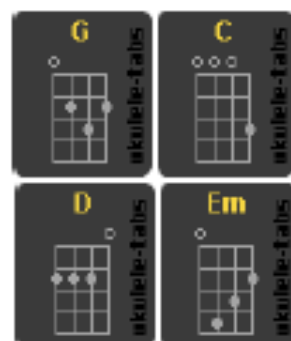

Good Riddance (Time of Your Life)

Intro: G C D (2X)

G C D
Another turning point, a fork stuck in the road
G C D
Time grabs you by the wrist, directs you where to go
Em D C G
So make the best of this test, and don't ask why
Em D C G
It's not a question, but a lesson learned in time

Chorus:

Em G Em G
It's something unpredictable, but in the end it's right,
Em D G
I hope you had the time of your life.

Interlude: G C D (2X)

G C D
So take the photographs, and still frames in your mind
G C D
Hang it on a shelf in good health and good time
Em D C G
Tattoos the memories and this test go on trial
Em D C G
For what it's worth it was worth all the while