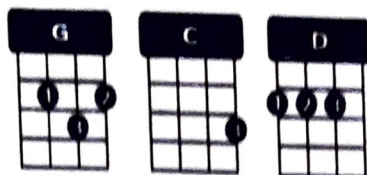

LOVE ME DO

by Lennon/McCartney, 1962

Watch the [Play-Along on YouTube](#) // Watch the [January 2016 Patreon Live Lesson](#)
 Ukulele arrangement by Cynthia Lin, <http://cynthialin.com/ukulele>

Shuffle strum: 1 syncopated island strum per chord; / = single strum

INTRO x 4: G C

VERSEx2

G	C	G	C	G	C
Love, love me do	you know I love you	I'll al-ways be true			
C	C	C/			
so pleee-	eeee-	ease...			
G	C	G	C		
Love me do-o,	whoa-oh, love me do				

BRIDGE

D	D	C	G		
Someone to love,	somebody new				
D	D	C	G/	G//	
Someone to love,	someone like you				

VERSE

G	C	G	C	G	C
Love, love me do	you know I love you	I'll al-ways be true			
C	C	C/			
so pleee-	eeee-	ease...			
G	C	G	C		
Love me do-o,	whoa-oh, love me do				

REPEAT BRIDGE (Harmonica Solo)

VERSE with END TAG:

G	C	G	C	G	C
Love, love me do	you know I love you	I'll al-ways be true			
C	C	C/			
so pleee-	eeee-	ease...			
G	C	G	C		
Love me do-o,	whoa-oh, love me do				
G	C	G	C	end G/	
Yeah, love me do!	whoa-oh, love me do				