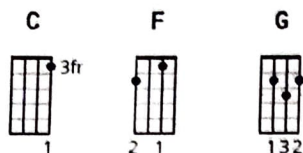

Breakfast At Tiffanys ukulele chords by Deep Blue Something

Tuning: G C E A

CHORDS

Verse 1:

C F G C F G C
You say that we've got nothing in common, no common ground to start from,
F G C F G
and we're falling apart.

C F G C F G C
You'll say the world has come between us, our lives have come between us,
F G C F G
still I know you just don't care.

Chorus 1:

C G F C G
And I said what about Breakfast at Tiffany's, she said I think I remember
F C G F C G
that film and as I recall I think we both kind of liked it, and I said well

G F
that's the one thing we've got.

Guitar solo

Verse 2:

C F G C F G C F
I see you're the only one who knew me and now your eyes see through me, I
G C F G
guess I was wrong.
C F G C F G C
So what now it's plain to see were over and I hate it when things are over