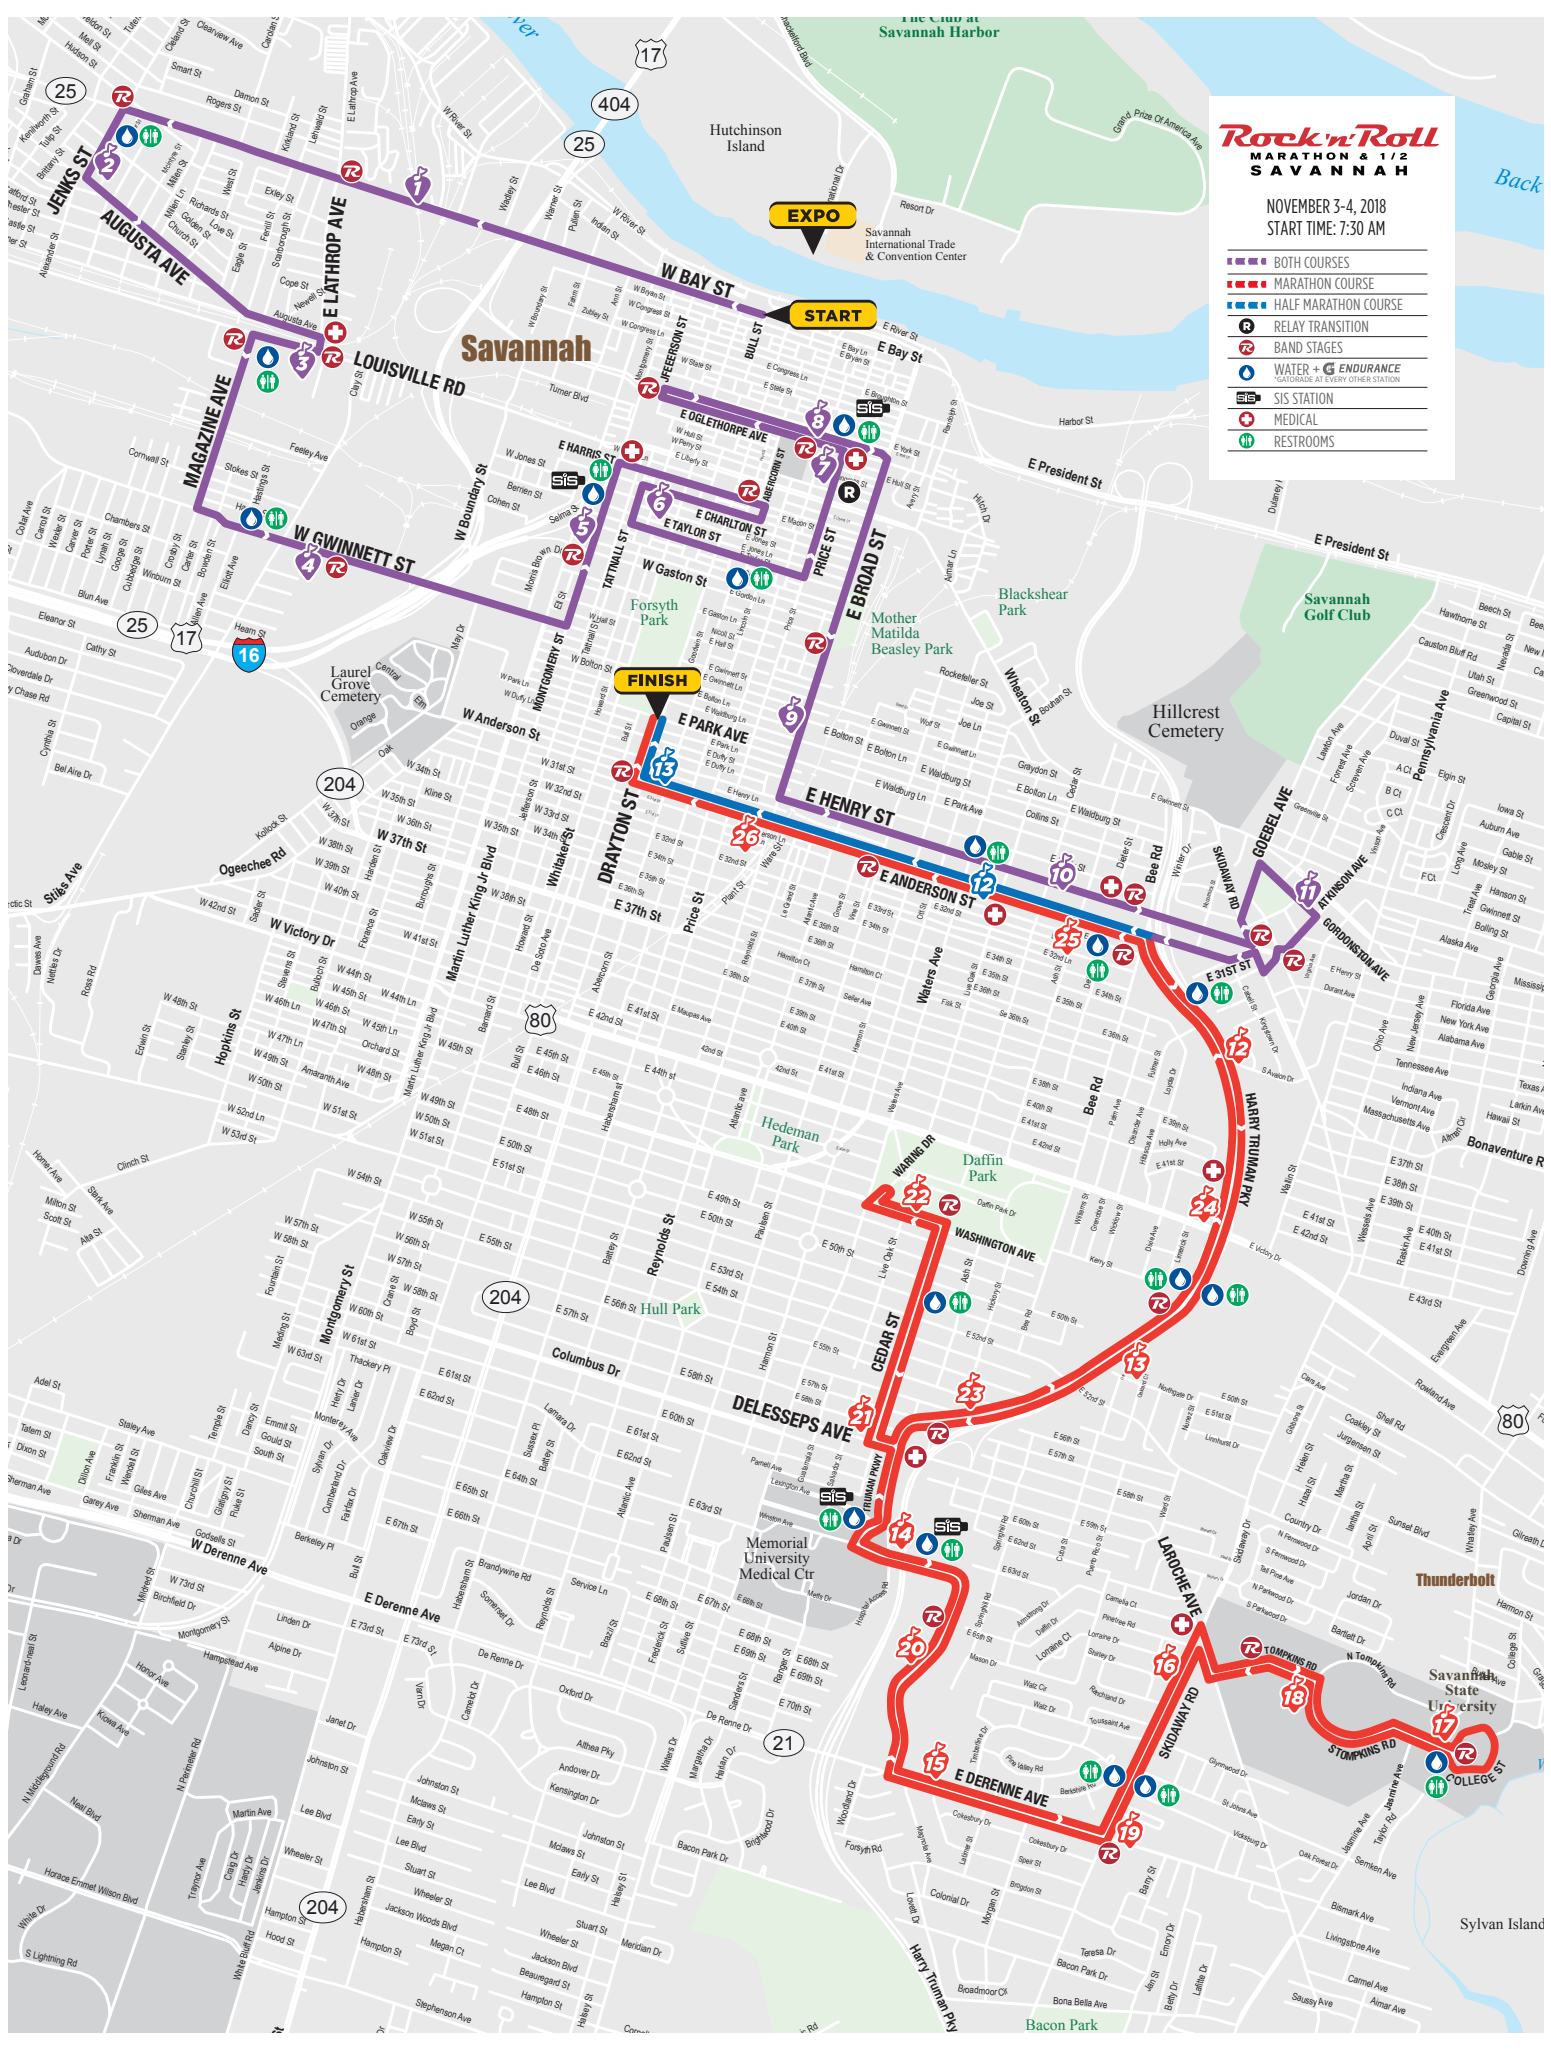

Rock n' Roll MARATHON & 1/2 SAVANNAH

NOVEMBER 3-4, 2018
START TIME: 7:30 AM

- BOTH COURSES
- MARATHON COURSE
- HALF MARATHON COURSE
- R RELAY TRANSITION
- B BAND STAGES
- W WATER + G ENDURANCE
- SIS SIS STATION
- M MEDICAL
- R RESTROOMS

Sylvan Island