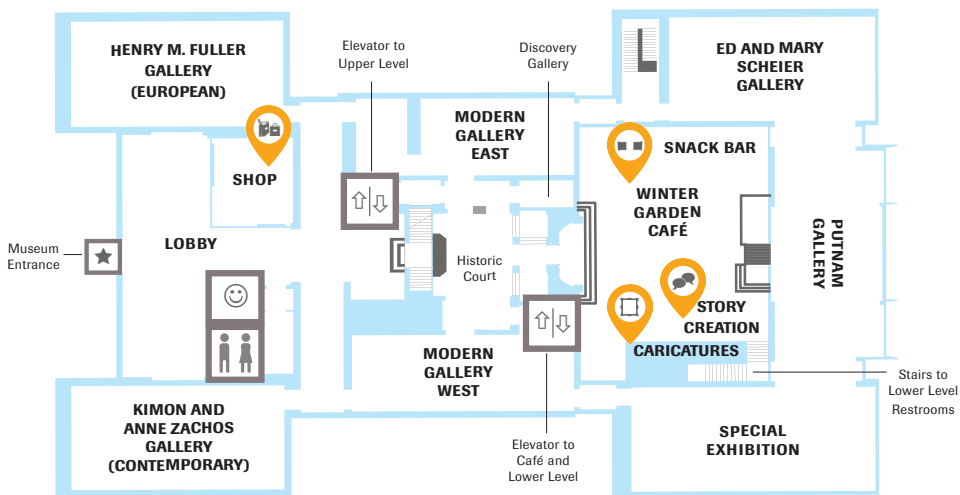

# MUSEUM MAP

## MAIN LEVEL

**SHOPPING** - Museum Shop, 5 to 9 pm

**SNACK BAR** - Winter Garden Café, 5 to 8:30 pm

**CARICATURES** - Winter Garden Café, 5 to 8:30 pm

**STORY CREATION** - Winter Garden Café, 5 to 8:30 pm

**GALLERY EXPLORATION** - 5 to 9 pm

**Additional restrooms available on the lower level**

**ARNOLD IMAGING PHOTO BOOTH** - 5 to 9 pm