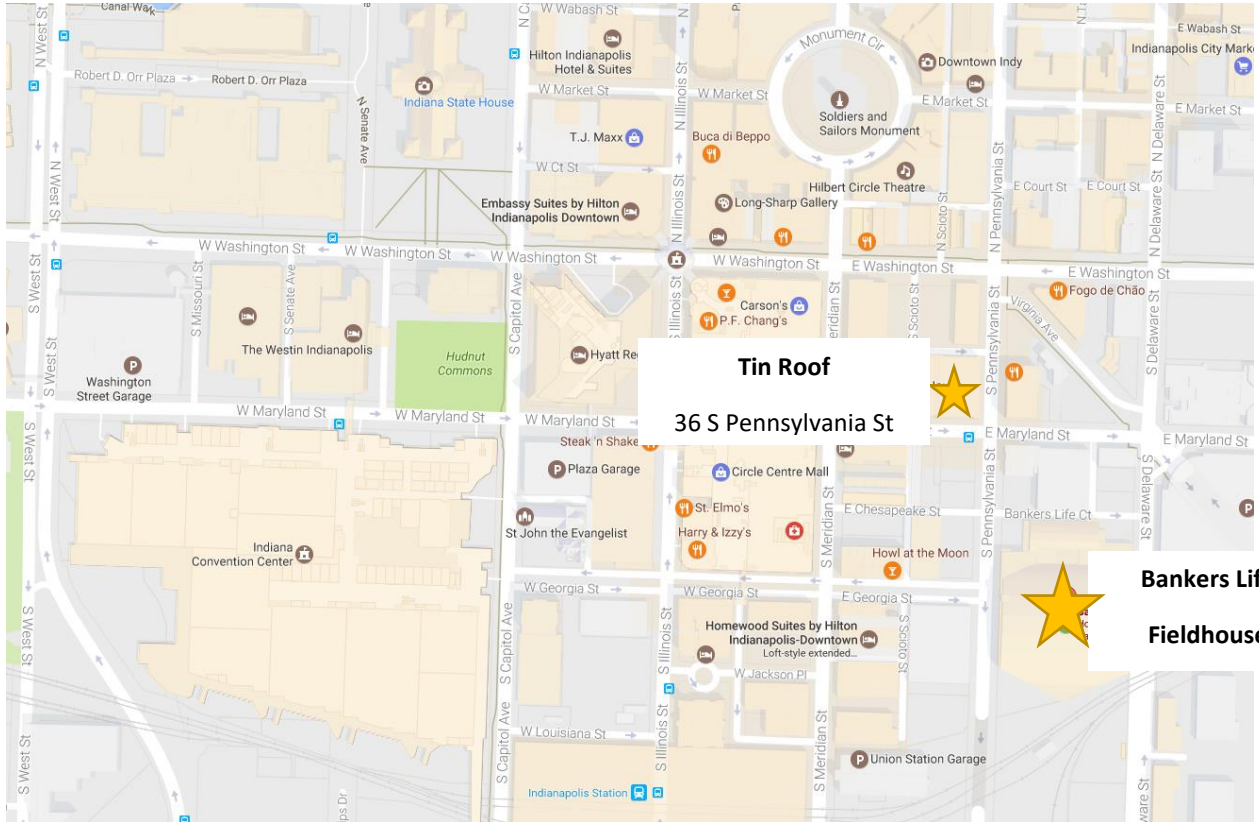

Sunday, March 4

Big Ten Tournament Pep Rally at
Bankers Life Fieldhouse

5:00-6:00 p.m., EST

Tip-off: 7:00 p.m., EST

#5 Iowa vs. winner of game 12

➤ Huddle Location

Tin Roof

36 South Pennsylvania Street

7 PM ET | **ESPN 2**

6:30 PM ET | **BTN_{2GO}** / RSN

6:30 PM ET | **BTN_{2GO}** / RSN

Ψ #7 INDIANA

I #14 ILLINOIS

M #2 MARYLAND

25 MIN. AFTER GM 1
BTN_{2GO} / RSN

25 MIN. AFTER GM 11 | **BTN**

25 MIN. AFTER GM 5
BTN_{2GO} / RSN

PS #11 PENN STATE

25 MIN. AFTER GM 9
BTN_{2GO} / RSN

M #6 MICHIGAN

N #3 NEBRASKA

*RSN - REGIONAL SPORTS NETWORKS
(CHECK LOCAL LISTINGS FOR AFFILIATES AND AVAILABILITY)

Huddle Location

Tin Roof – 36 S Pennsylvania Street

Bankers Life Fieldhouse Seating Chart

Indy DOWNTOWN INDIANAPOLIS