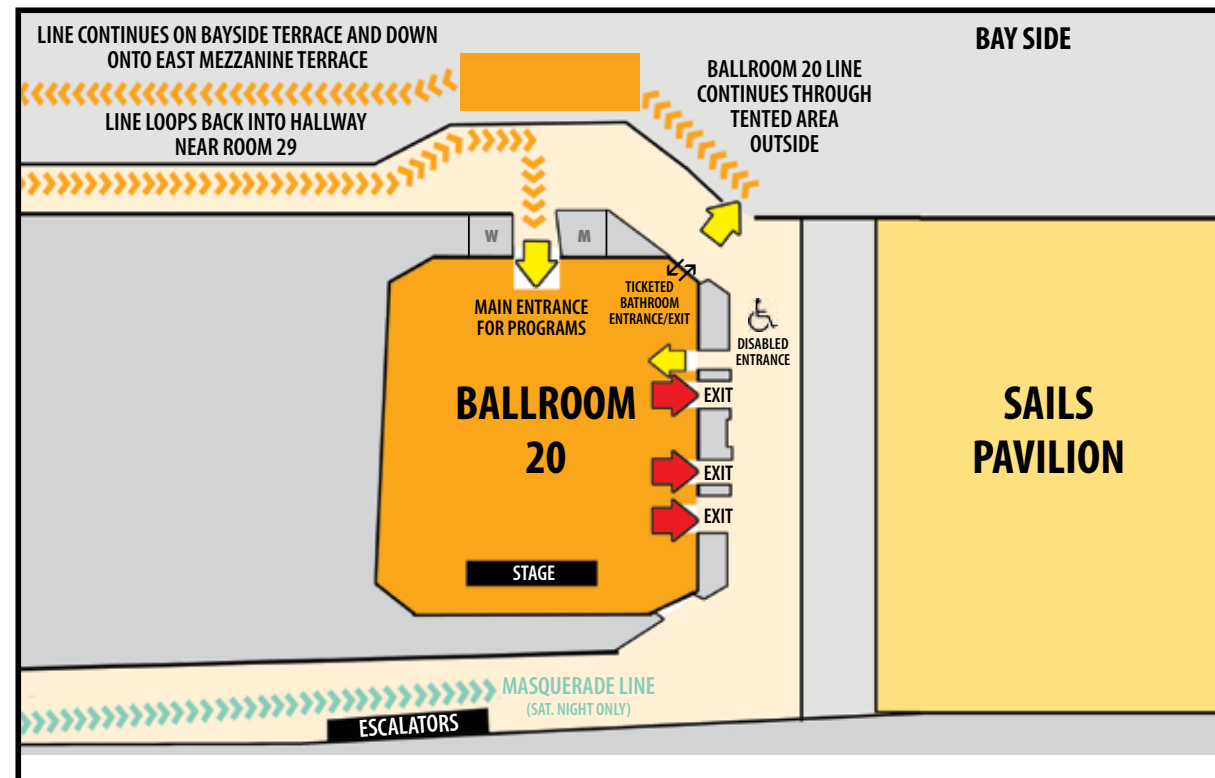

EVENTS GUIDE
AVAILABLE IN THE SAILS PAVILION

DAILY NEWSLETTER (NOT FINAL COVER)
AVAILABLE THROUGHOUT THE CONV. CENTER

ANIME GUIDE
AVAILABLE IN THE ANIME ROOMS

USE THESE ESCALATORS AND ELEVATOR AT THE BACK OF HALL B2 TO GET TO AND FROM THE MEZZANINE AND EXHIBIT HALL

HALL H ENTRANCES AND EXITS AND PLAZA PARK LINE

BALLROOM 20 ENTRANCES, EXITS, AND LINES

HALL H WRISTBANDS INFO • HALL H NEXT DAY LINE MAP

The Return of the Toucan Tracker Wristbands for Hall H!

Hate waiting in line? We do too! To help you manage your valuable time at Comic-Con and to discourage line cutting, the Toucan Tracker wristbands will be returning to Hall H for 2017!

Toucan Tracker wristbands give attendees flexibility based upon their priorities at Comic-Con. If you wish to get a front section seat in Hall H, you are welcome to wait in line overnight once you receive your wristband. If seat placement is not a priority to you, wristbands allow you to reserve general seating in Hall H and come back in the morning. Toucan Trackers are essentially a way for you to know that you have a seat in Hall H, whether you are physically in line or not!