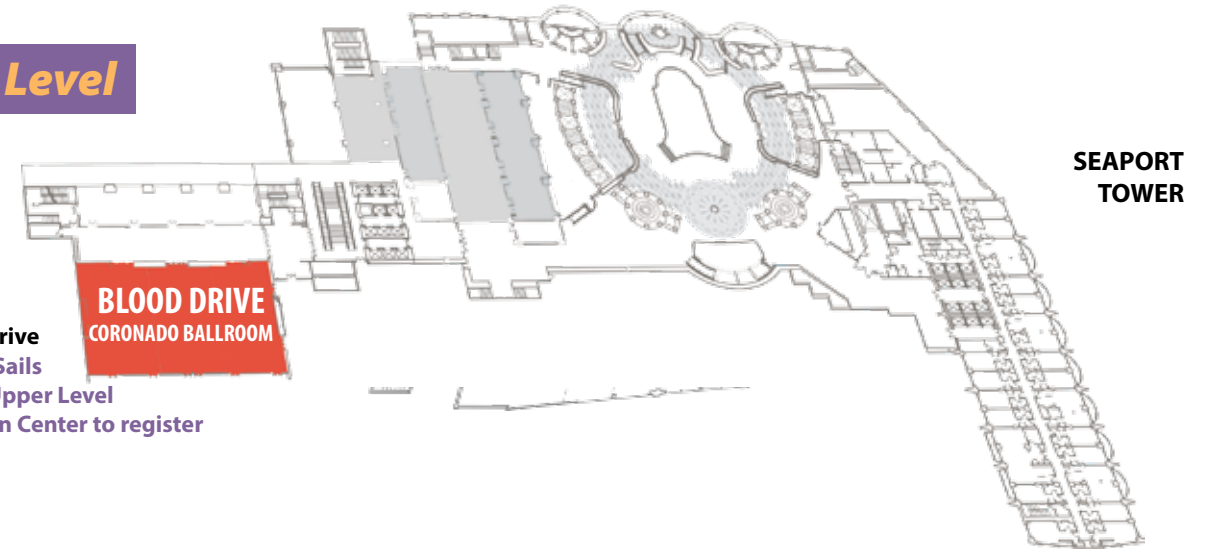

Second Level

HARBOR
TOWER

SEAPORT
TOWER

HER UNIVERSE
FASHION SHOW
(Thursday 6:00 PM)
HARBOR BALLROOM

Lobby Level

HARBOR
TOWER

SEAPORT
TOWER

If you were given a ticket in
one of the programs, bring it to the
PROGRAM PREMIUMS ROOM
in Grand Hall AB to redeem
for your free item! (Enter Seaport Village side)