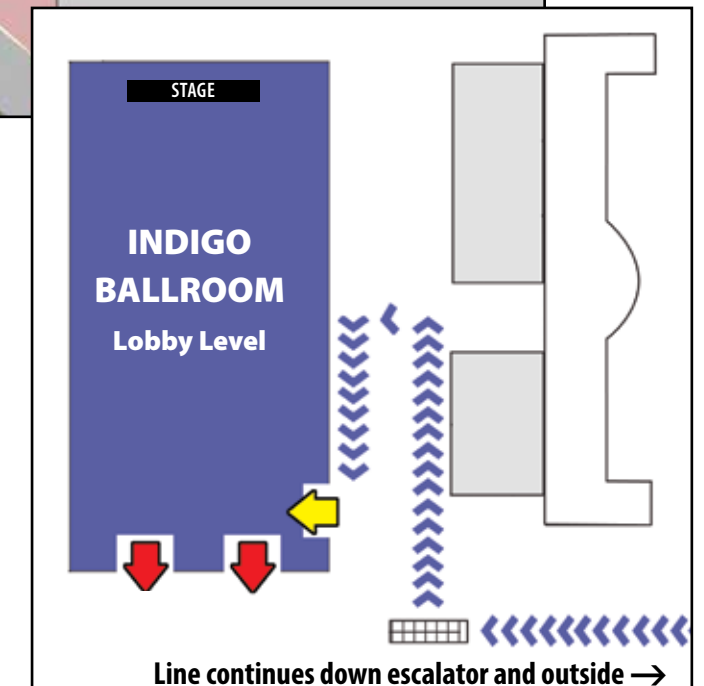

KEY: Entrance Exit