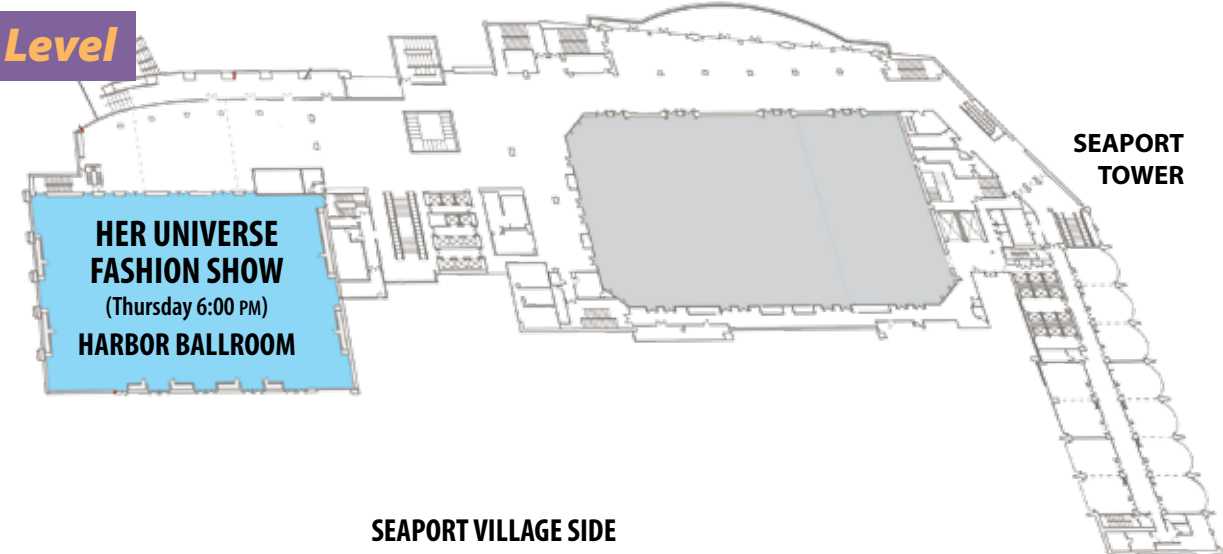

Second Level

HARBOR
TOWER

SEAPORT
TOWER

HER UNIVERSE
FASHION SHOW
(Thursday 6:00 PM)
HARBOR BALLROOM

Lobby Level

HARBOR
TOWER

SEAPORT
TOWER

If you were given a ticket in
one of the programs, bring it to the
PROGRAM PREMIUMS ROOM
in Grand Hall AB to redeem
for your free item! (Enter Seaport Village side)