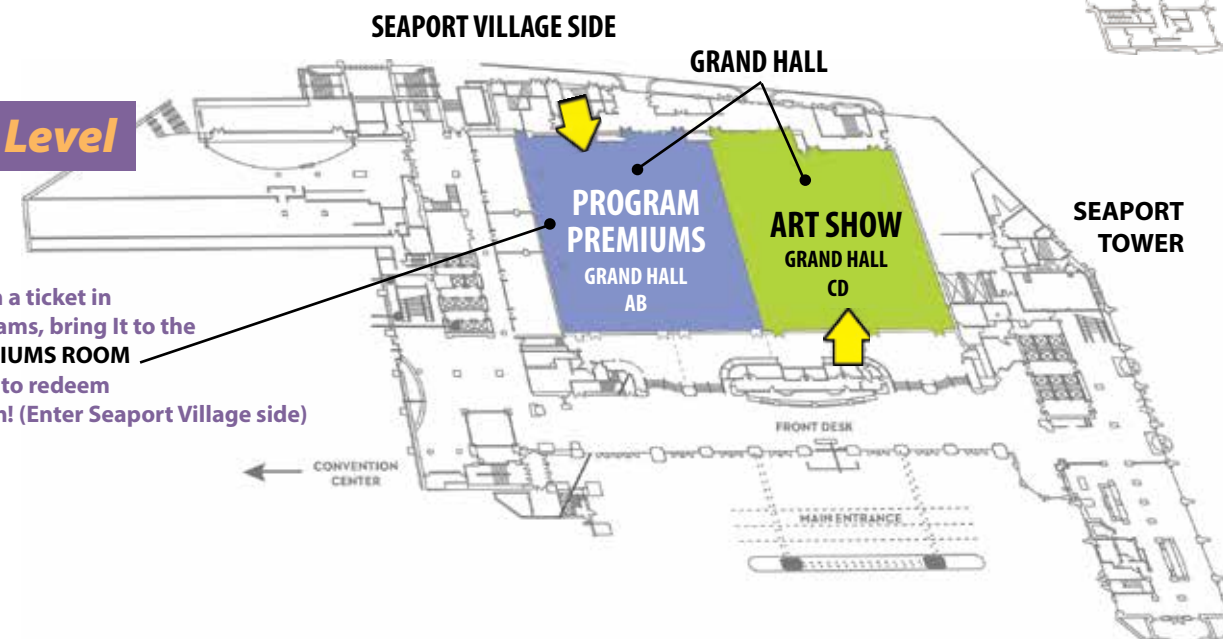

Second Level

HARBOR
TOWER

SEAPORT
TOWER

HER UNIVERSE
FASHION SHOW
(Thursday 6:00 PM)
HARBOR BALLROOM

Lobby Level

HARBOR
TOWER

SEAPORT
TOWER

If you were given a ticket in
one of the programs, bring it to the
PROGRAM PREMIUMS ROOM
in Grand Hall AB to redeem
for your free item! (Enter Seaport Village side)