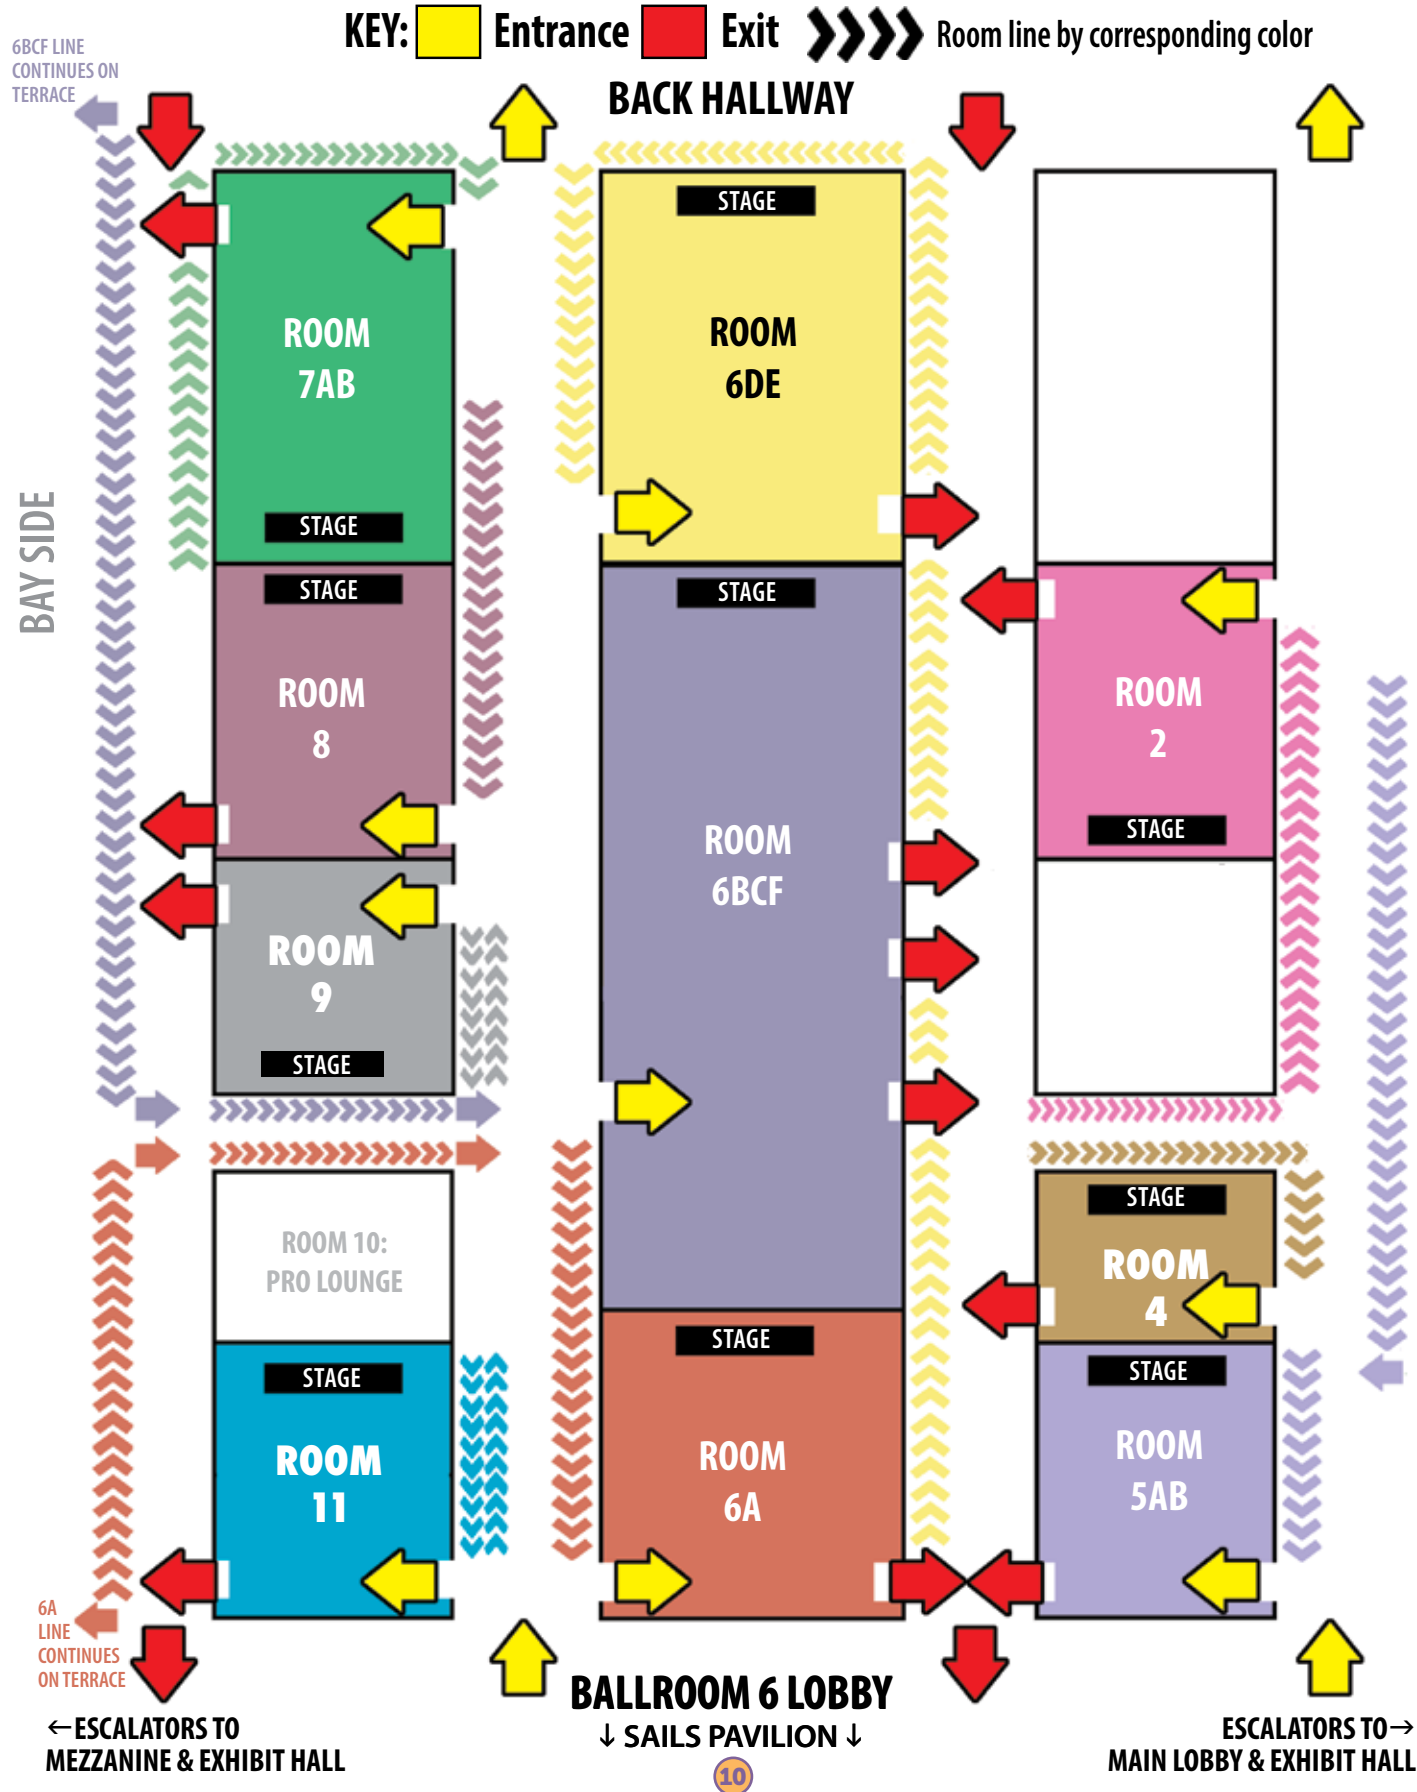

CONVENTION CENTER UPPER LEVEL • ROOMS 2-11

HOTELS AND SHUTTLE STOPS MAP