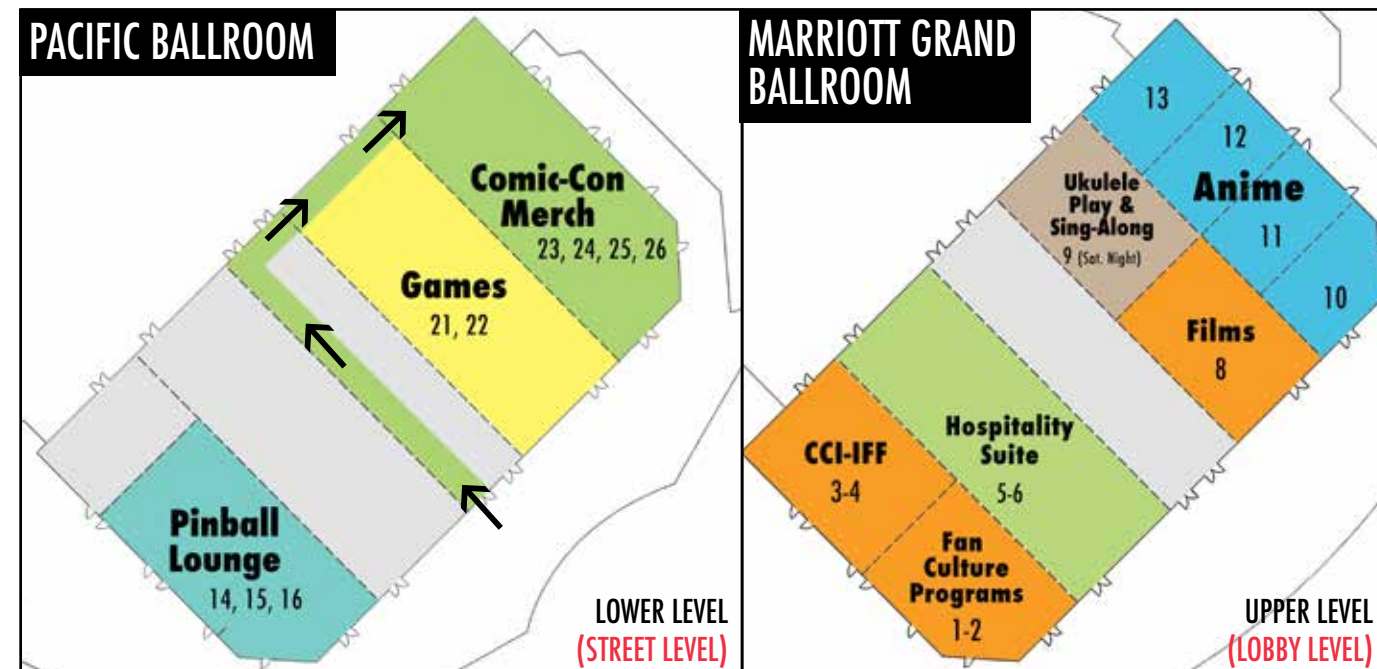

MARRIOTT MARQUIS FACILITY

HARBOR DRIVE