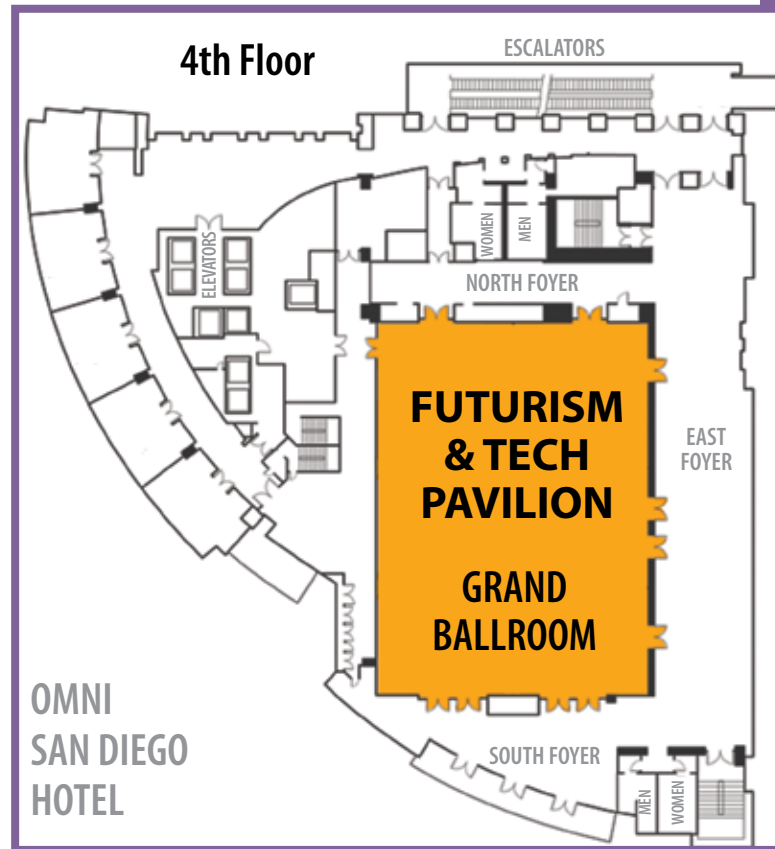

OMNI SAN DIEGO EVENTS

WEAR YOUR COMIC-CON BADGE TO GET IN
(SPACE PERMITTING)

FUTURISM & TECH PAVILION