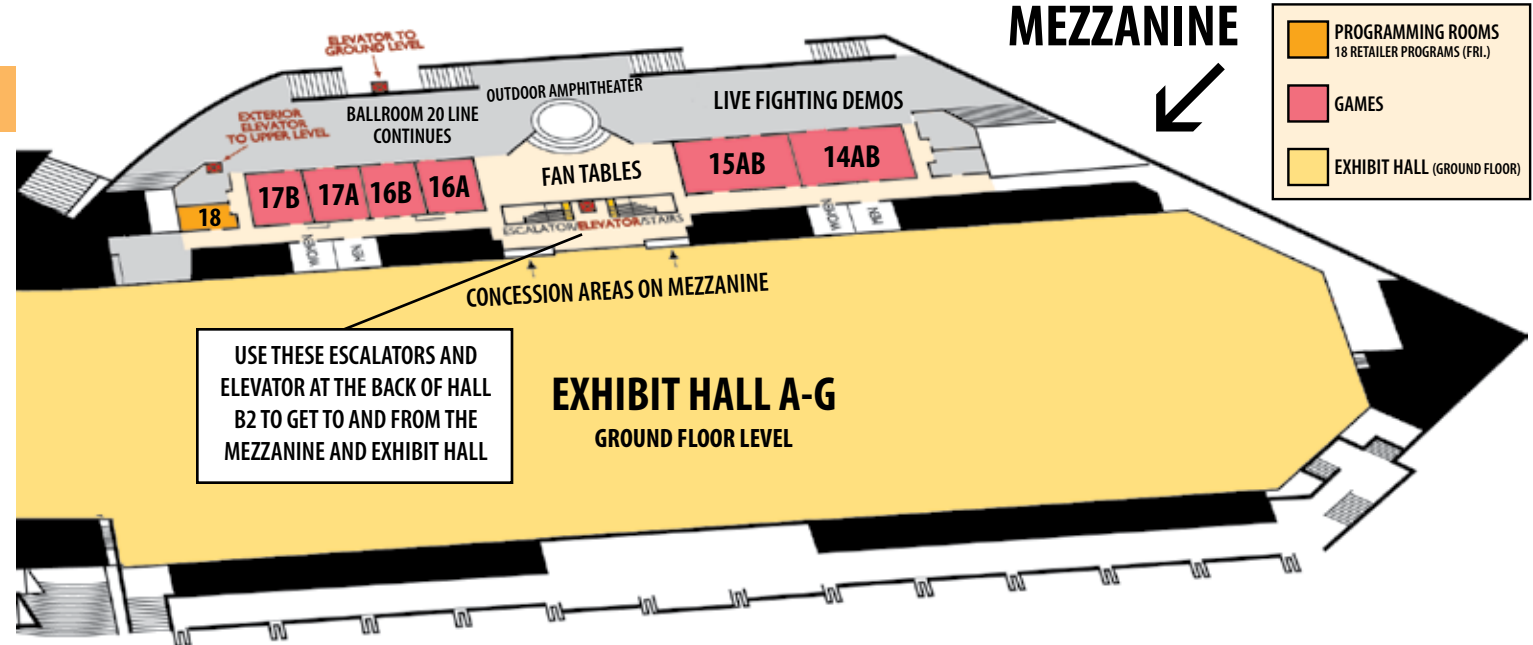

ROOM LINES
ON THIS SIDE OF THE BUILDING LINE UP IN FRONT OF THE ROOMS

CONVENTION CENTER UPPER LEVEL

IMPORTANT!
DUE TO FIRE MARSHAL REGULATIONS
STROLLERS ARE NOT ALLOWED IN THE PROGRAMMING ROOMS
SEE THE RED OVALS ON THIS MAP FOR STROLLER PARKING AREAS.

TO THE HILTON BAYFRONT
PROGRAMS THURS.-SAT.
EISNER AWARDS FRIDAY NIGHT
SEE PAGE 16

TO THE MARRIOTT MARQUIS
ANIME - FILMS
CCI-IFF • COMIC-CON MERCH
COMIC CREATOR CONNECTION
GAME CREATOR CONNECTION
FAN CULTURE ROOM - GAMES
HOSPITALITY SUITE - NINTENDO LOUNGE
PINBALL LOUNGE • PLAYBACK ROOM
SANTA ROSA ROOM
VOLUNTEER REGISTRATION
SEE PAGE 14

TO THE GRAND HYATT
ART SHOW
BLOOD DRIVE
HER UNIV. FASHION SHOW (THURSDAY ONLY)
PROGRAMMING PREMIUMS
SEE PAGE 18

ROOM LINES
FOR INFO ON WHERE TO LINE UP FOR ROOMS 2-11,
SEE THE MAP ON PAGE 10

ROOM LINES
FOR INFO ON WHERE TO LINE UP FOR BALLROOM 20,
SEE THE MAP ON PAGE 8

LOBBY Ground Floor Level	HALL H PROGRAMS	HALL G ARTISTS' ALLEY SEE MAP IN CENTERSPREAD RFID BADGE HELP DESK	HALLS A-G EXHIBIT HALL SEE MAP IN THE CENTER OF THIS PUBLICATION	LOBBY HALL F BAG CHECK	LOBBY HALL E ATM MACHINES • BAG CHECK COSTUME PROPS CHECK DESK STARBUCKS	LOBBY HALL D BUSINESS CENTER RFID BADGE HELP DESK	LOBBY HALL C FIRST AID • INFORMATION BOARD • LOST AND FOUND COMIC-CON SHOW OFFICE • STARBUCKS COSTUME PROPS CHECK DESK (NEAR ESCALATORS)	LOBBY HALLS B1 & B2 ATM MACHINES RESTAURANT RESERVATIONS	LOBBY HALL A DEAF & DISABLED SERVICES STARBUCKS RFID BADGE HELP DESK	LOBBY GROUND FLOOR LEVEL

TO THE LIBRARY
330 Park Blvd.
Educational Programs & Podcast/Web Series
USE THE PEDESTRIAN BRIDGE BY THE HILTON
SEE PAGES 21 & 29

SEE THE CENTERSPREAD MAP FOR EXACT LOCATIONS

SHUTTLE INFO DESK ON FRONT DRIVE

TO THE HORTON GRAND
444 4th Ave.
SEE PAGE 20

SEE THE CENTERSPREAD MAP FOR EXACT LOCATIONS
SHUTTLE INFO DESK ON FRONT DRIVE