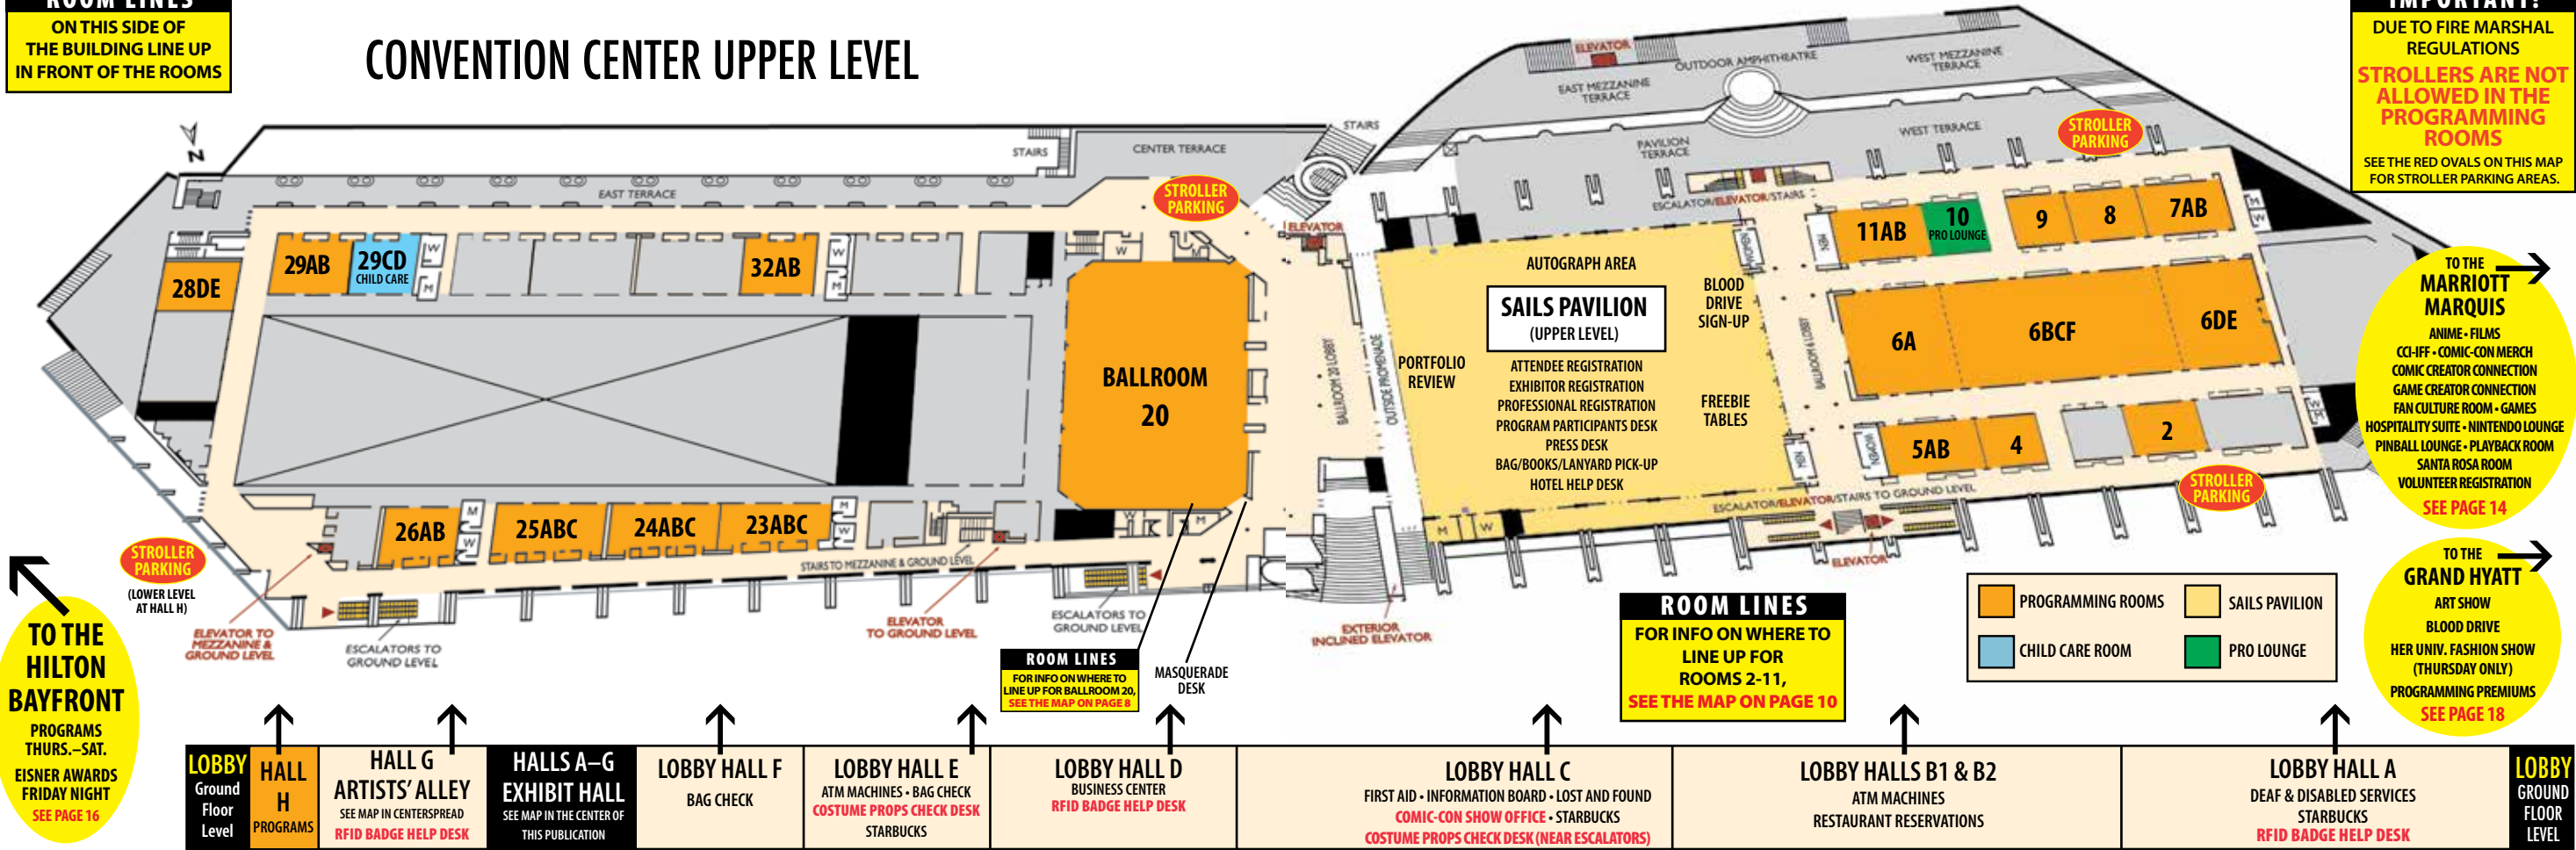

ROOM LINES
ON THIS SIDE OF THE BUILDING LINE UP IN FRONT OF THE ROOMS

CONVENTION CENTER UPPER LEVEL

IMPORTANT!
DUE TO FIRE MARSHAL REGULATIONS
STROLLERS ARE NOT ALLOWED IN THE PROGRAMMING ROOMS
SEE THE RED OVALS ON THIS MAP FOR STROLLER PARKING AREAS.

TO THE HILTON BAYFRONT
PROGRAMS THURS.-SAT.
EISNER AWARDS FRIDAY NIGHT
SEE PAGE 16

TO THE MARRIOTT MARQUIS
ANIME - FILMS
CCI-IFF • COMIC-CON MERCH
COMIC CREATOR CONNECTION
GAME CREATOR CONNECTION
FAN CULTURE ROOM - GAMES
HOSPITALITY SUITE - NINTENDO LOUNGE
PINBALL LOUNGE • PLAYBACK ROOM
SANTA ROSA ROOM
VOLUNTEER REGISTRATION
SEE PAGE 14

TO THE GRAND HYATT
ART SHOW
BLOOD DRIVE
HER UNIV. FASHION SHOW (THURSDAY ONLY)
PROGRAMMING PREMIUMS
SEE PAGE 18

ROOM LINES
FOR INFO ON WHERE TO LINE UP FOR ROOMS 2-11,
SEE THE MAP ON PAGE 10

ROOM LINES
FOR INFO ON WHERE TO LINE UP FOR BALLROOM 20,
SEE THE MAP ON PAGE 8

LOBBY Ground Floor Level	HALL H PROGRAMS	HALL G ARTISTS' ALLEY SEE MAP IN CENTERSPREAD RFID BADGE HELP DESK	HALLS A-G EXHIBIT HALL SEE MAP IN THE CENTER OF THIS PUBLICATION	LOBBY HALL F BAG CHECK	LOBBY HALL E ATM MACHINES • BAG CHECK COSTUME PROPS CHECK DESK STARBUCKS	LOBBY HALL D BUSINESS CENTER RFID BADGE HELP DESK	LOBBY HALL C FIRST AID • INFORMATION BOARD • LOST AND FOUND COMIC-CON SHOW OFFICE • STARBUCKS COSTUME PROPS CHECK DESK (NEAR ESCALATORS)	LOBBY HALLS B1 & B2 ATM MACHINES RESTAURANT RESERVATIONS	LOBBY HALL A DEAF & DISABLED SERVICES STARBUCKS RFID BADGE HELP DESK	LOBBY GROUND FLOOR LEVEL

TO THE LIBRARY
330 Park Blvd.
Educational Programs & Podcast/Web Series
USE THE PEDESTRIAN BRIDGE BY THE HILTON
SEE PAGES 21 & 29

SEE THE CENTERSPREAD MAP FOR EXACT LOCATIONS

SHUTTLE INFO DESK ON FRONT DRIVE

TO THE HORTON GRAND
444 4th Ave.
SEE PAGE 20

SEE THE CENTERSPREAD MAP FOR EXACT LOCATIONS
SHUTTLE INFO DESK ON FRONT DRIVE