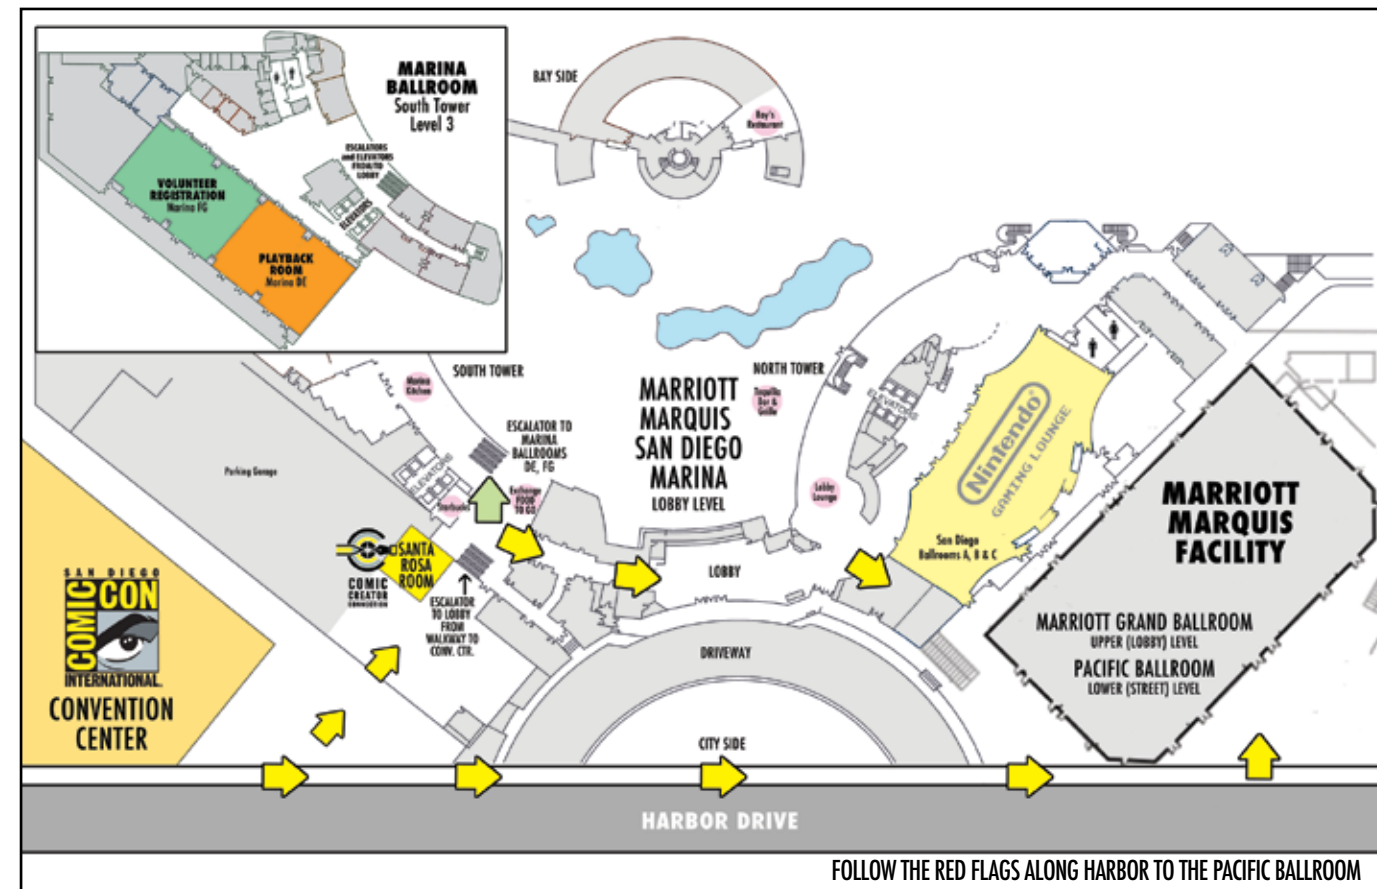

FOLLOW THE RED FLAGS ALONG HARBOR TO THE PACIFIC BALLROOM