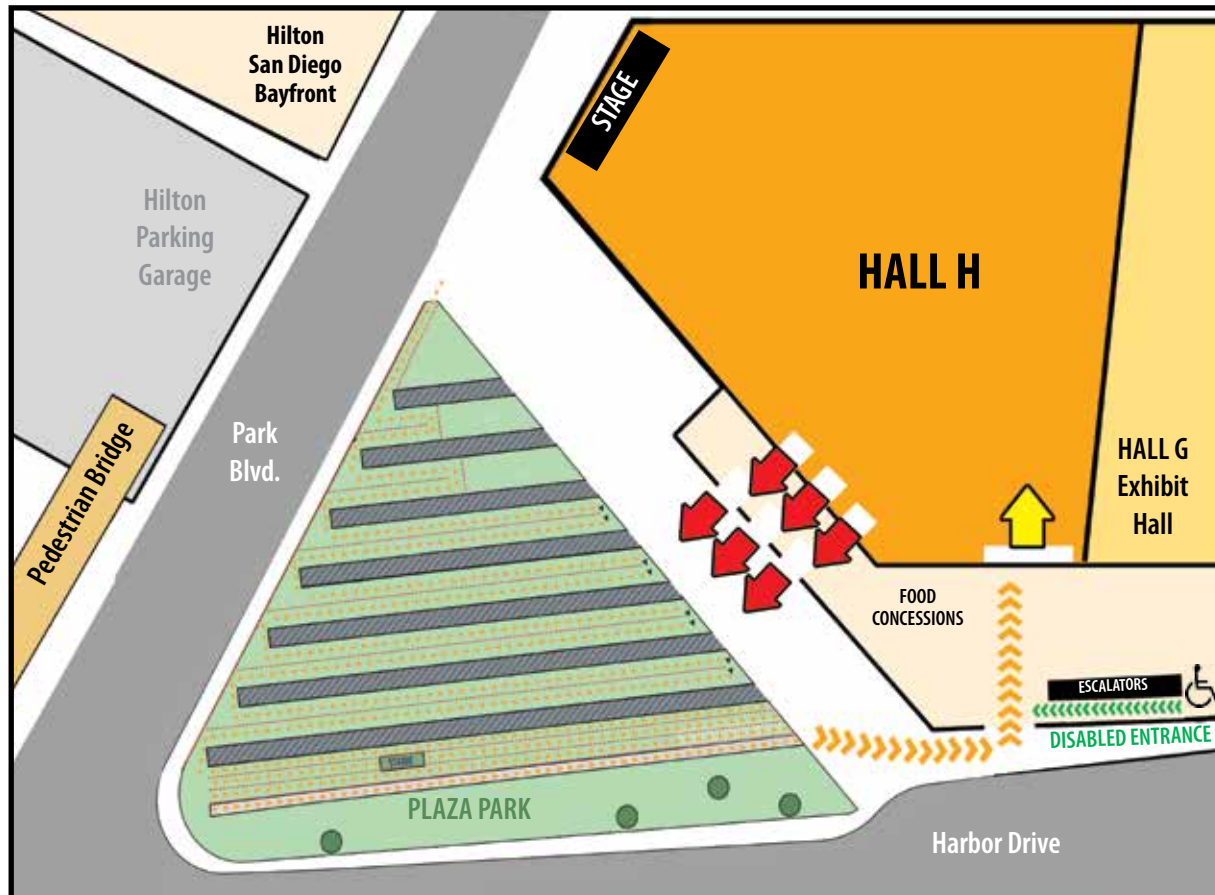

HALL H ENTRANCES AND EXITS AND PLAZA PARK LINE

BALLROOM 20 ENTRANCES, EXITS, AND LINES

HALL H WRISTBANDS INFO • HALL H NEXT DAY LINE MAP

The Return of the Toucan Tracker Wristbands for Hall H!

Hate waiting in line? We do too! To help you manage your valuable time at Comic-Con and to discourage line cutting, the Toucan Tracker wristbands will be returning to Hall H for 2017!