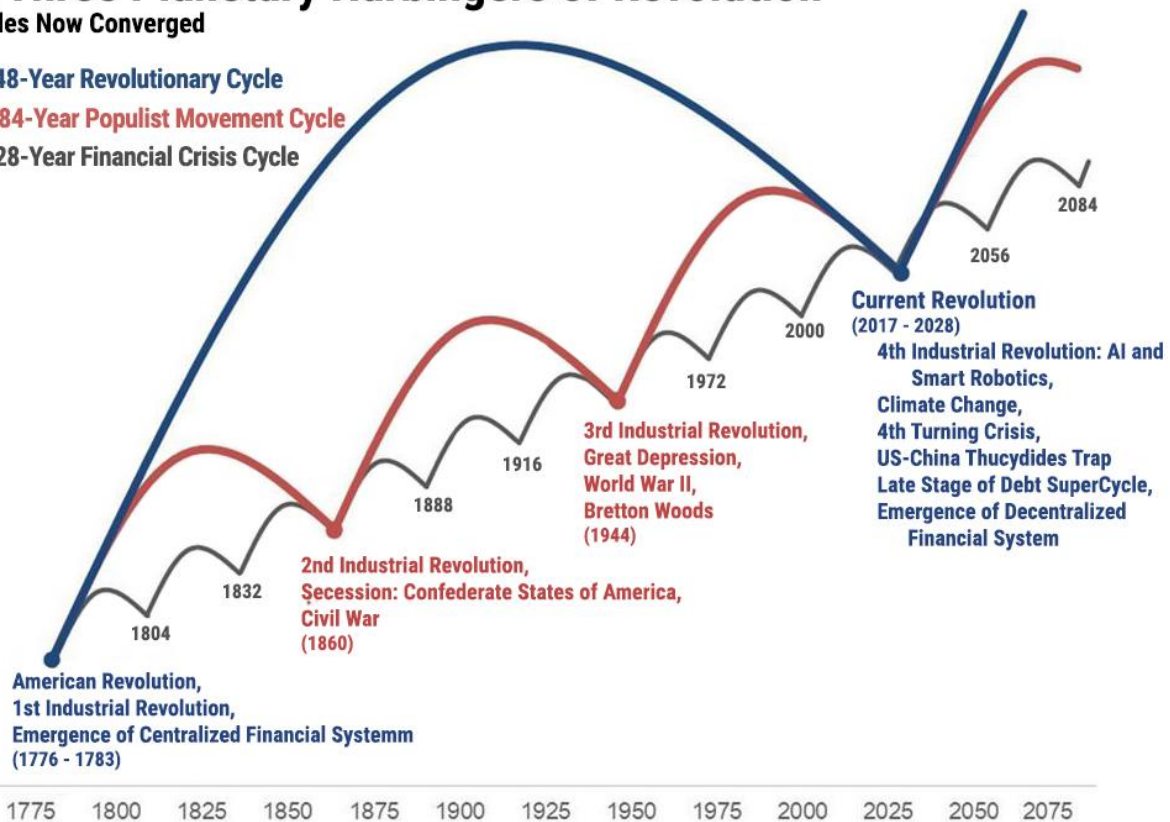

# The Barbault Planetary Cyclic Index: Comparison

Collapse of the Roman Empire 390-412 AD

Collapse of the American Empire 2014-2023?

## The Three Planetary Harbingers of Revolution

All Cycles Now Converged

Pluto: 248-Year Revolutionary Cycle

Uranus: 84-Year Populist Movement Cycle

Saturn: 28-Year Financial Crisis Cycle

# Planetary Cyclic Index and World Events (2014 - August 2021)