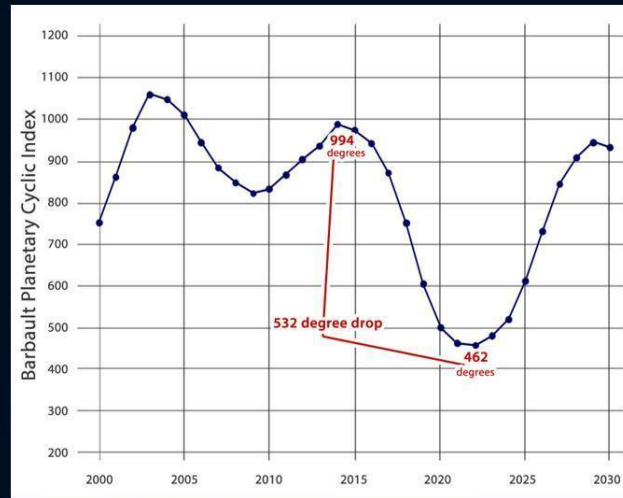

# The Barbault Planetary Cyclic Index: Comparison

Collapse of the Roman Empire 390-412 AD

Collapse of the American Empire 2014-2023?

## The Three Planetary Harbingers of Revolution

All Cycles Now Converged

Pluto: 248-Year Revolutionary Cycle

Uranus: 84-Year Populist Movement Cycle

Saturn: 28-Year Financial Crisis Cycle

# Planetary Cyclic Index and World Events (2014 - August 2021)