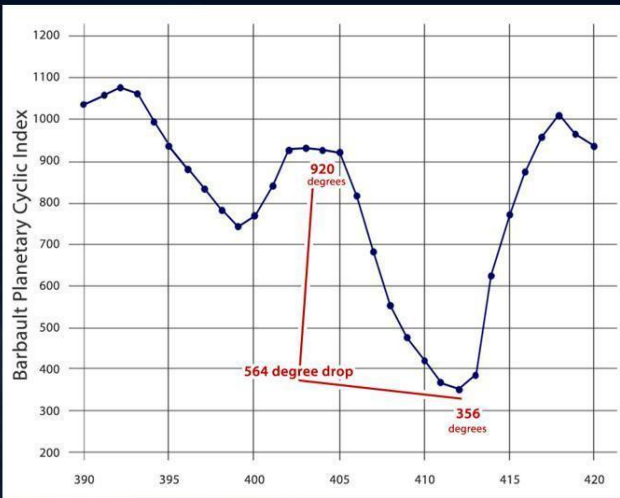

# The Barbault Planetary Cyclic Index: Comparison

Collapse of the Roman Empire 390-412 AD

Collapse of the American Empire 2014-2023?

## The Three Planetary Harbingers of Revolution

All Cycles Now Converged

Pluto: 248-Year Revolutionary Cycle

Uranus: 84-Year Populist Movement Cycle

Saturn: 28-Year Financial Crisis Cycle

# Planetary Cyclic Index and World Events (2014 - August 2021)