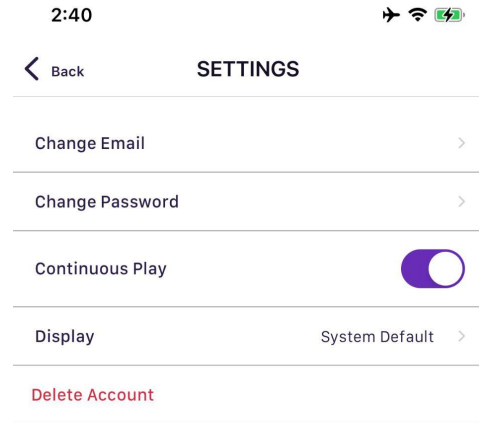

Settings

- Under settings you may change your email and password.
- Enable continuous Play
  - For those that wish to have long listening session you may enable continuous play and it will play up to 4 full shows in row until you stop playback.
- Change your display from light mode to dark mode to suit your preferences
- Delete your account