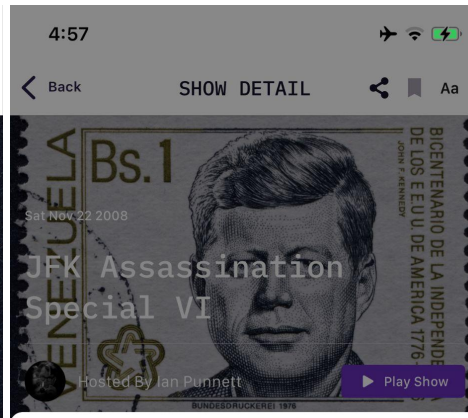

SPECIAL GUESTS

ADD TO PLAYLIST

+ New Playlist

Add to existing playlist