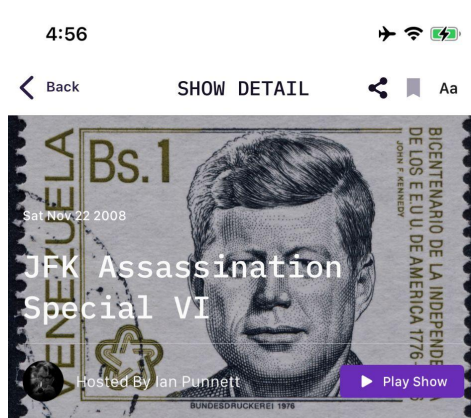

Playlists

- You can now create custom playlists
- To add a show to a playlist you may click on the icon to the right of About The Show.
- You can create a new playlist on this page or add it to an existing playlist.
- Playlists can be found in the Favorites tab.
- You can remove a show from a playlist by swiping left and you can delete the playlist by clicking on the Delete Playlist button.

ABOUT THE SHOW

In our 6th annual JFK Assassination Special, Ian was joined by a panel of experts for a discussion about who really murdered the late president. In the first half hour, Ian talked with publisher Tim Miller about John F. Kennedy: Assassination Report of the Warren Commission, a new leather-bound edition signed by President Gerald R. Ford and containing his final comments on the JFK assassination.

[Read More](#)