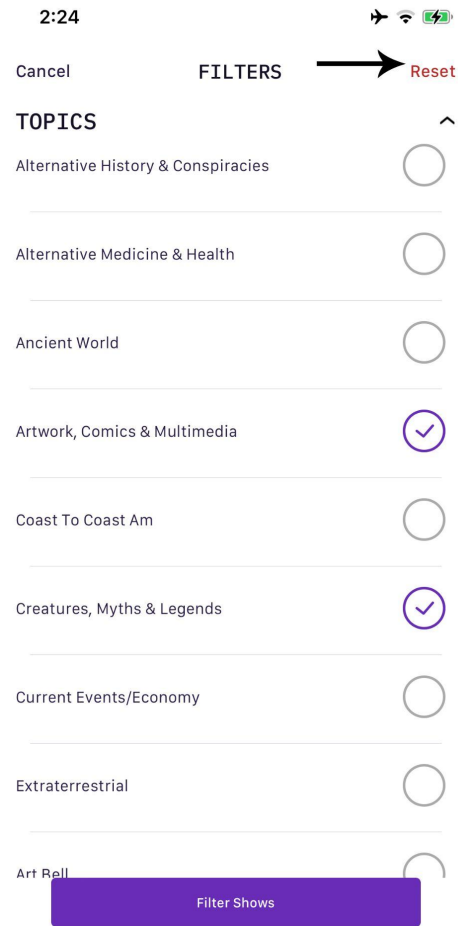

Downloading

- To download an episode press the play button on a show.
- Once the hours are displayed you may click on the download button and once that episode is downloaded you will see this icon. 
- When you play an hour that has been downloaded it will be accessible offline and does not require mobile data or wi-fi for playback.

- Managing downloaded shows may be found in the Account tab
- You can also manage your Paranormal Podcast network downloads on this page by clicking on the Podcast tab in the top right.
- On this page you may see a list of shows you've downloaded and delete one's you no longer wish to have on the list.
- We recommend favoriting the shows you wish to follow in the future since app updates may occasionally remove your downloads.

Deleting Saved Content

- You can delete content from your list of favorites and from your downloads folder.
- To remove an item from favorites simply swipe left on the item and click the trash can that appears. This same method is used to remove items from the Paranormal Podcast network under Downloads.
- To remove a show from downloads you must click on the show, press play and then delete the hours you'd like to remove. To remove the full show from the list you must delete all downloaded hours.

Filtering

- You can filter shows by month and year, topics or host.
- To begin, click on **Filter** icon next to the search bar from the **Shows** tab.
- Click on **Topics** and select the category you wish to view. You can select multiple categories.
- Once you select the desired topic you can click on the **Filter Shows button**.
- Click on **Hosts** and select the host you wish to view. You can only select one host.
- In order to see all results you'll need to click on the **Reset** button on the top right.