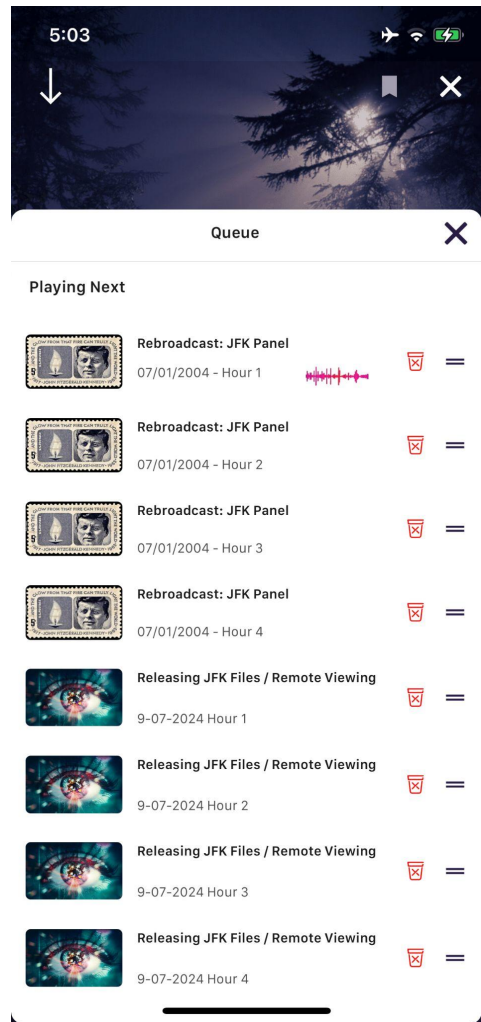

Play Queue

- When you are listening to a show, podcast episode or playlist you can open up the full screen player and click on the  to open up the play queue.
- The queue will show you what's currently playing and what's next.
- You can drag and drop the items in the order that you wish to listen.
- You can click on the trash can to remove an item from the play queue.