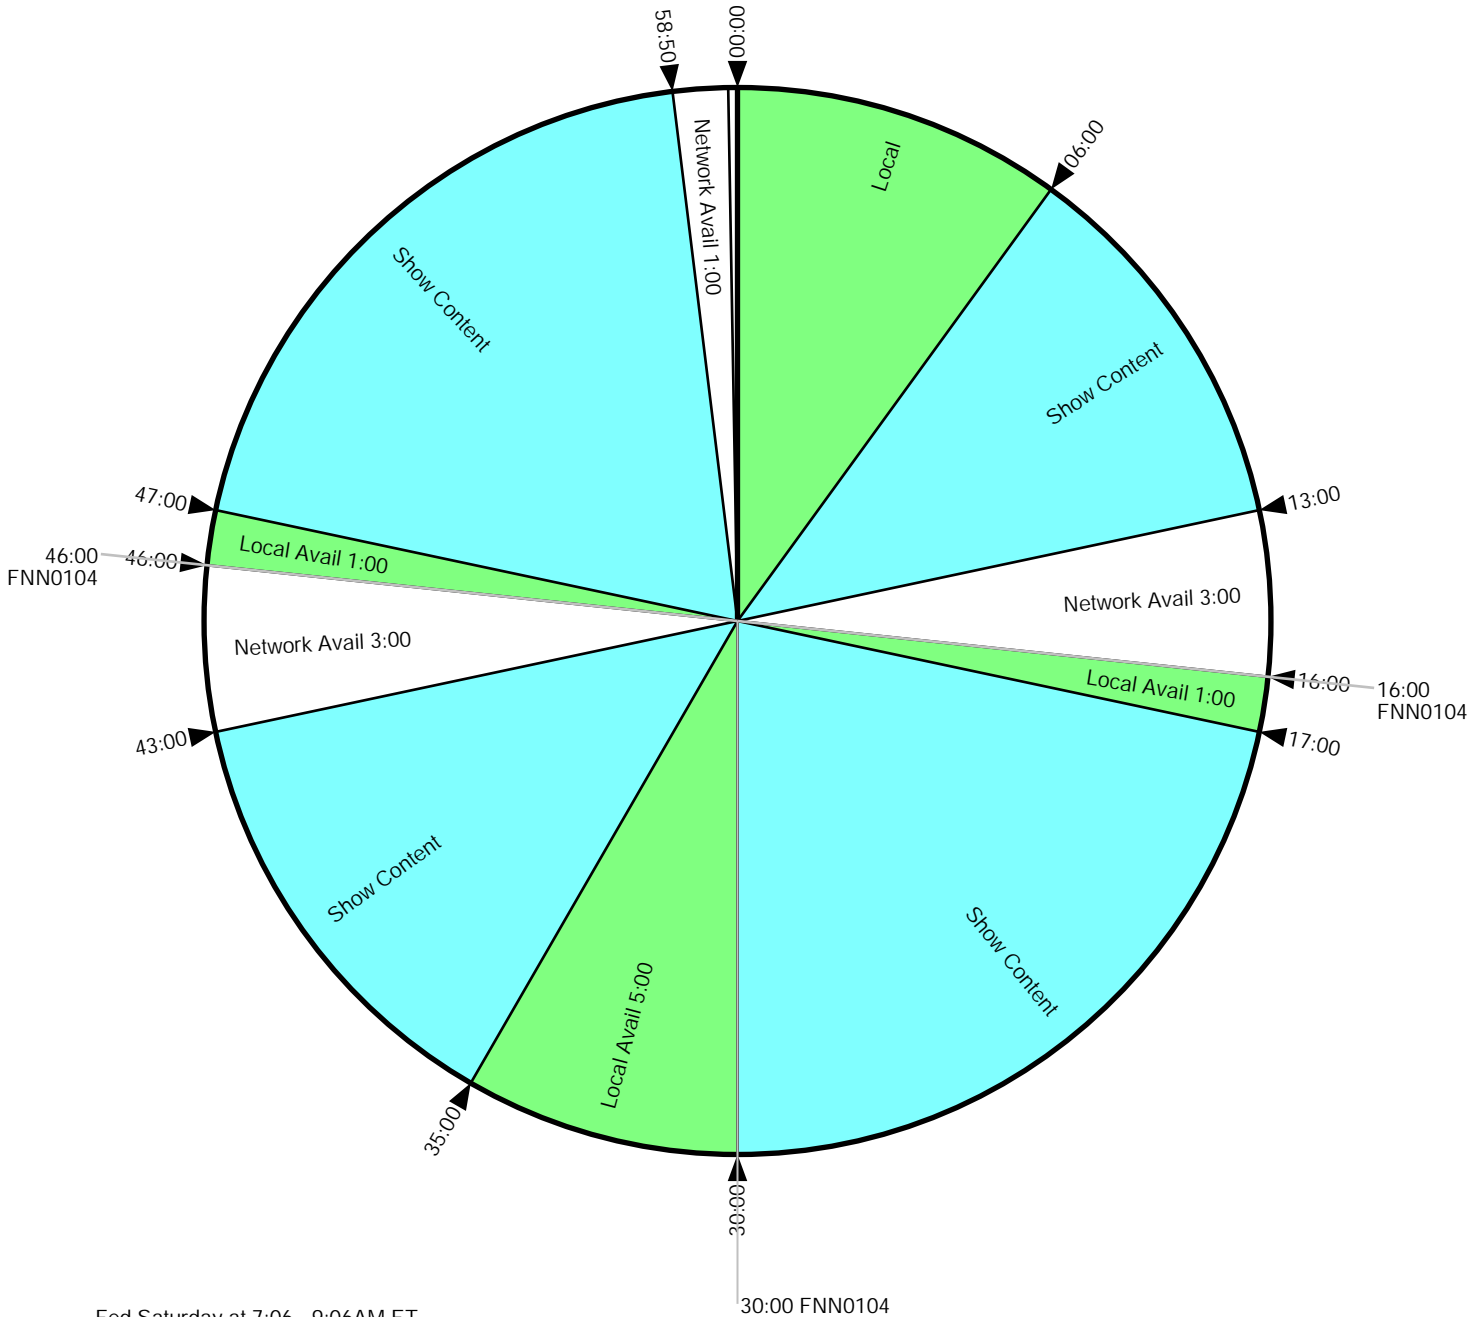

"Better Lawns & Gardens" with Teresa Watkins

Effective 8/7/21

Fed Saturday at 7:06 - 9:06AM ET
 XDS Programs: "Better Lawns & Gardens Hr 1 (Right Only)", "Better Lawns & Gardens Hr 2 (Right Only)"
 Hard breaks at 30:00 and 58:50, All others float.
 Local Break NetCue: FNN0104
 Updated 7/2021